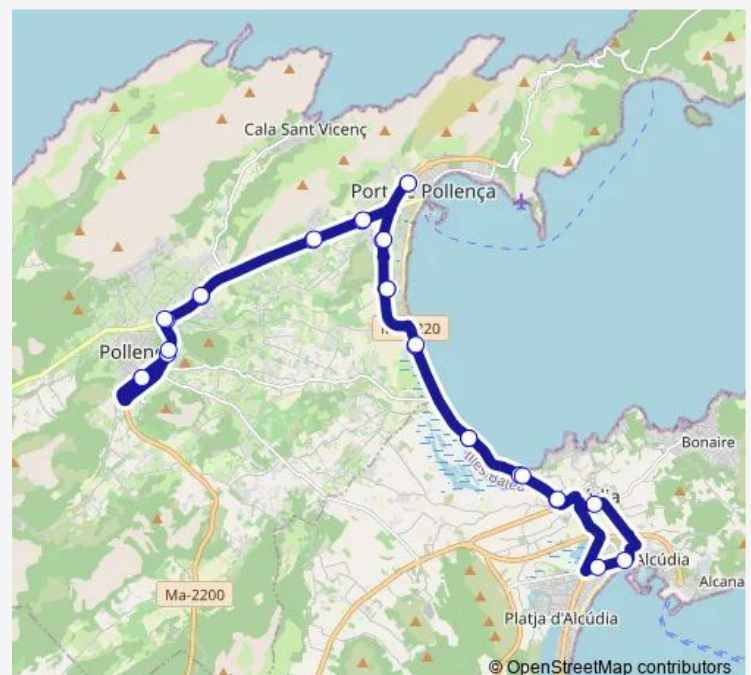

Bus 322 Pollença - Port d'Alcúdia

[Go to website](#)

Direction

Pollença 2 (42002) — Pollença 2 (42002)

29 stops

[Open route schedule](#)

Pollença 2 (42002)

Poliesportiu (42004)

La Font 2 (42033)

Polígon industrial 2 (42044)

El Vilar 2 (42012)

Gotmar - Las Palmeras 2 (42014)

Port de Pollença centre (42051)

Gotmar 2 (42042)

Llenaire 2 (42040)

Club del Sol 1 (42023)

Can Capdebou (3041)

Sa Marina 1 (3040)

Ses Forques 1 (3038)

Entre-mar-i-estany 1 (3064)

Port d'Alcúdia 1 (3054)

Centre històric (3034)

Ses Forques 2 (3037)

Sa Marina 2 (3039)

Can Capdebou (3041)

Club del Sol 2 (42024)

Llenaire 2 (42040)

Route schedule

Pollença 2 (42002) — Pollença 2 (42002)

Monday 06:40-20:50

Tuesday 06:40-20:50

Wednesday 06:40-20:50

Thursday 06:40-20:50

Friday 06:40-20:50

Saturday 06:40-20:50

Sunday 07:25-20:50

Route info

Direction: Pollença 2 (42002)

Stops: 29

Trip Duration: 1 hour 5 min

322 — Pollença - Port d'Alcúdia

BusMaps