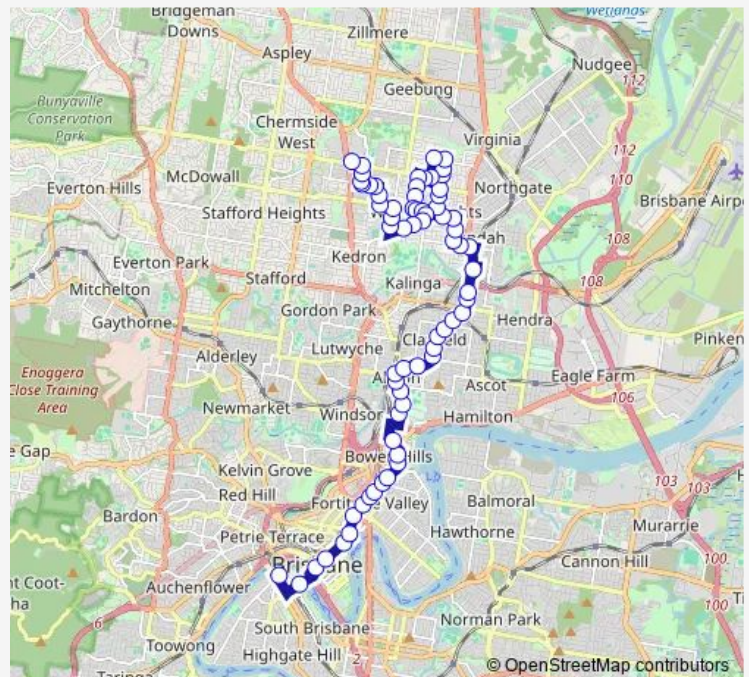

Saturday 07:20-17:30

Sunday 08:10-17:30

Route info

Direction: Cultural

Stops: 68

Trip Duration: 1 hour 1 min

322 — Chermside - City via Toombul

Sandgate Rd at Hutton Street, stop 21

Sandgate Rd at Clayfield South, stop 23

Sandgate Rd at Botany Street, stop 24

Sandgate Rd at Adelaide Street, stop 25

Sandgate Rd at London Street, stop 26

Sandgate Rd at Clayfield, stop 27

Sandgate Rd at Collins Street, stop 28

Sandgate Rd at Eliza Street, stop 30

Sandgate Rd at Noble Street, stop 31

Toombul Shopping Centre station, platform D

Buckland Rd near Bage Street, stop 37

Buckland Rd at Leslie Street, stop 38

Park Rd near Boyd Road, stop 39

Adelaide St app Wharf St Stop 32

Adelaide Street Stop 37 near Anzac Square

Adelaide Street Stop 47 near George St

Cultural Centre station

Cultural

322 Bus time schedules and route maps are available in an offline PDF at busmaps.com. Use the busmaps.com website to see live bus times, train schedule or subway schedule, and step-by-step directions for all public transit in Brisbane