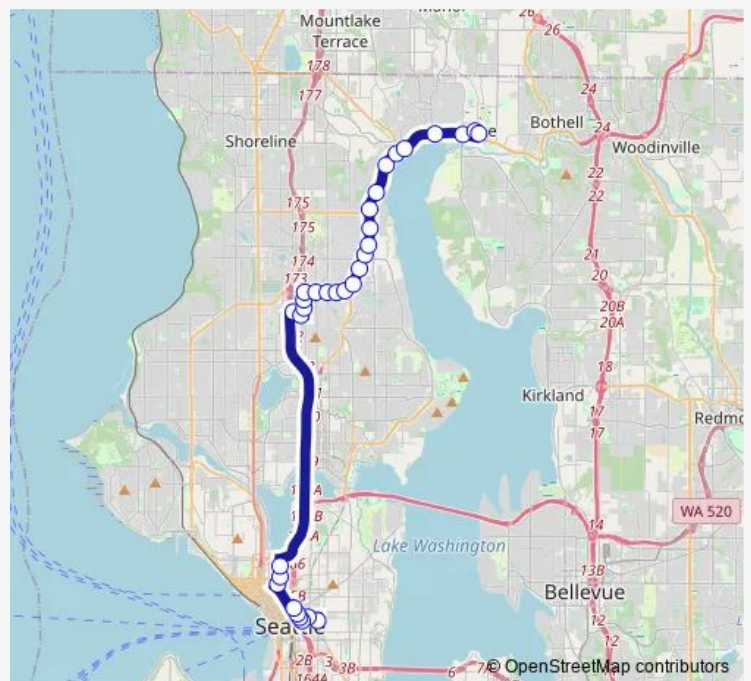

NE Northgate Way & 15th Ave Ne

NE Northgate Way & Roosevelt Way Ne

5th Ave NE & NE Northgate Way

5th Ave NE & NE 106th St

5th Ave NE & NE 103rd St

Route schedule

NE Bothell Way & Kenmore Park & Ride — 12th Ave & E Alder St

Monday 05:46-08:50

Tuesday 05:46-08:50

Wednesday —

Thursday 05:46-08:50

Friday 05:46-08:50

Saturday —

Sunday —

Route info

Direction: NE Bothell Way & Kenmore Park & Ride

Stops: 31

Trip Duration: 1 hour 0 min

322

NE 100th St & 4th Ave Ne

Northgate Station - Bay 2

Fairview Ave N & Mercer St

Fairview Ave N & Thomas St

Boren Ave & Virginia St

Boren Ave & Seneca St

Boren Ave & Madison St

Boren Ave & Columbia St

E Jefferson St & Broadway

12th Ave & E Alder St

Direction

12th Ave & E Terrace St — Kenmore Park & Ride & NE Bothell Way