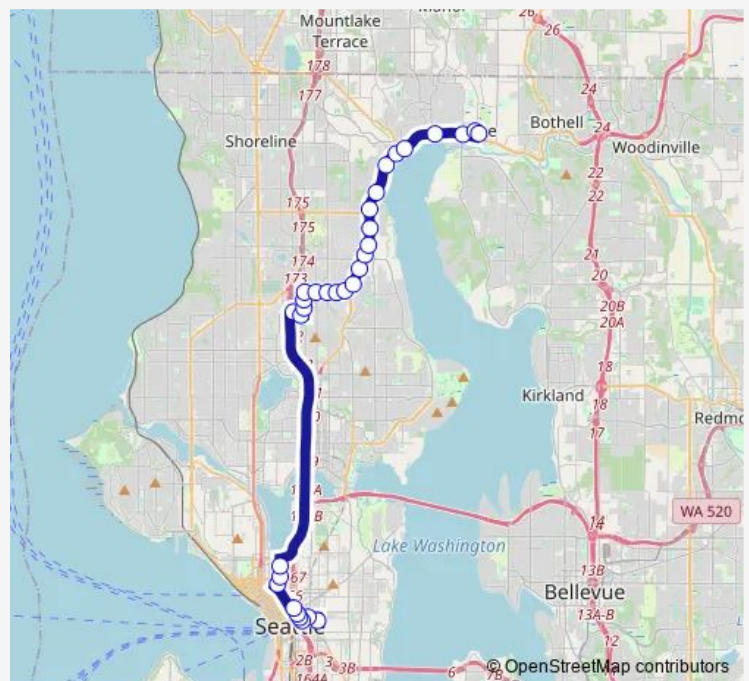

NE Northgate Way & 15th Ave Ne

NE Northgate Way & Roosevelt Way Ne

5th Ave NE & NE Northgate Way

5th Ave NE & NE 106th St

5th Ave NE & NE 103rd St

Route schedule

NE Bothell Way & Kenmore Park & Ride — 12th Ave & E Alder St

Monday 05:46-08:50

Tuesday 05:46-08:50

Wednesday —

Thursday 05:46-08:50

Friday 05:46-08:50

Saturday —

Sunday —

Route info

Direction: NE Bothell Way & Kenmore Park & Ride

Stops: 31

Trip Duration: 0 hour 56 min

322

NE 100th St & 4th Ave Ne

Northgate Station - Bay 2

Fairview Ave N & Mercer St

Fairview Ave N & Thomas St

Boren Ave & Virginia St

Boren Ave & Seneca St

Boren Ave & Madison St

Boren Ave & Columbia St

E Jefferson St & Broadway

12th Ave & E Alder St

Direction

12th Ave & E Terrace St — Kenmore Park & Ride & NE Bothell Way