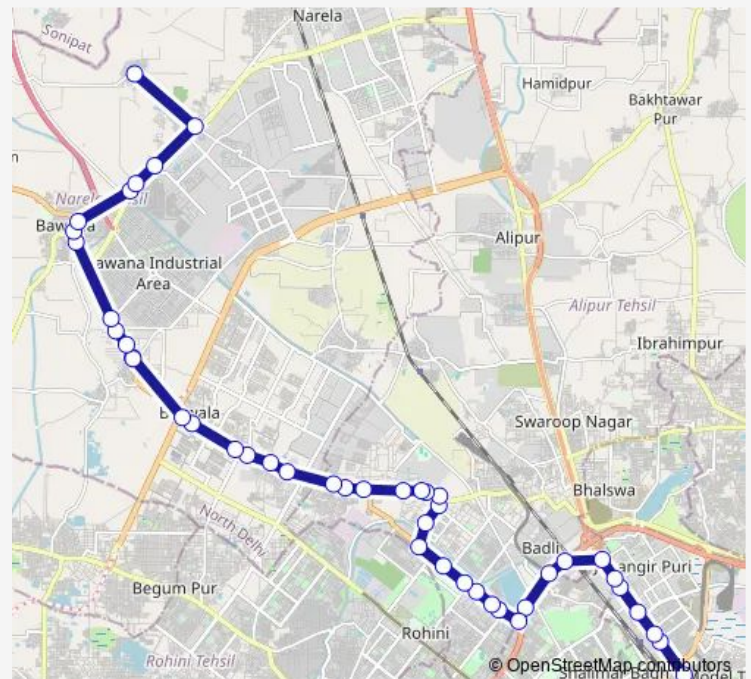

Rohini Sec 16 (Maharaja Aggarsen Dharam Sthal)

Rohini Sec-16 Xing

Shahbad Bank

Route schedule

Azadpur Terminal — Ghoga Village

Monday 05:55-20:10

Tuesday 05:55-20:10

Wednesday 05:55-20:10

Thursday 05:55-20:10

Friday 05:55-20:10

Saturday 05:55-20:10

Sunday 05:55-20:10

Route info

Direction: Azadpur Terminal

Stops: 45

Trip Duration: 1 hour 46 min