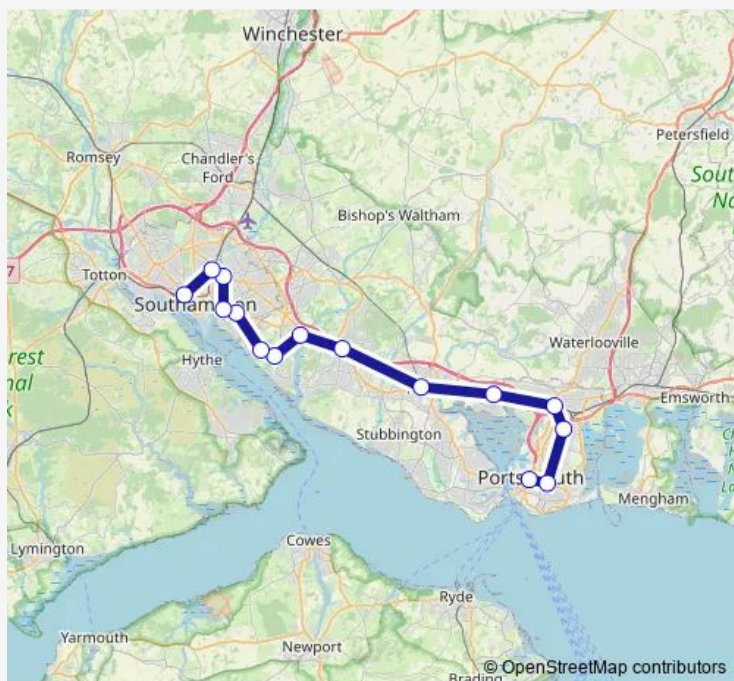

Portchester

Fareham

Swanwick

Bursledon

Hamble

Netley

Sholing

Woolston

Thursday 05:13-21:38

Friday 05:13-21:38

Saturday 05:16-21:38

Sunday 07:42-22:42

Route info

Direction: Portsmouth & Southsea

Stops: 15

Trip Duration: 0 hour 59 min

■ Sw:Pms->Sou — SW train service from PMS to Sou

Sw:Pms->Sou Rail time schedules and route maps are available in an offline PDF at busmaps.com. Use the busmaps.com website to see live bus times, train schedule or subway schedule, and step-by-step directions for all public transit in Southampton