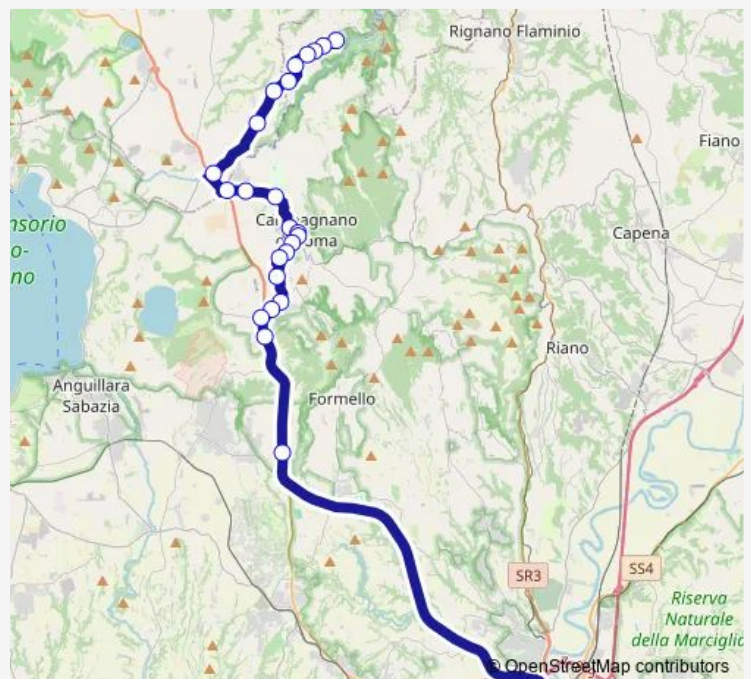

### Route schedule

Mazzano | Via Calcata Via Milano # f2150 — Roma | Saxa Rubra Partenze # f1495

Monday 09:00

Tuesday 09:00

Wednesday 09:00

Thursday 09:00

Friday 09:00

Saturday 09:00-13:45

### Route info

Direction: Mazzano | Via Calcata Via Milano # f2150

Stops: 26

Trip Duration: 1 hour 5 min

Mazzano Romano (Comune) - Roma Saxa Rubra # Aa100a

Campagnano | Via Baccano (Poggio Ellera) # f11494