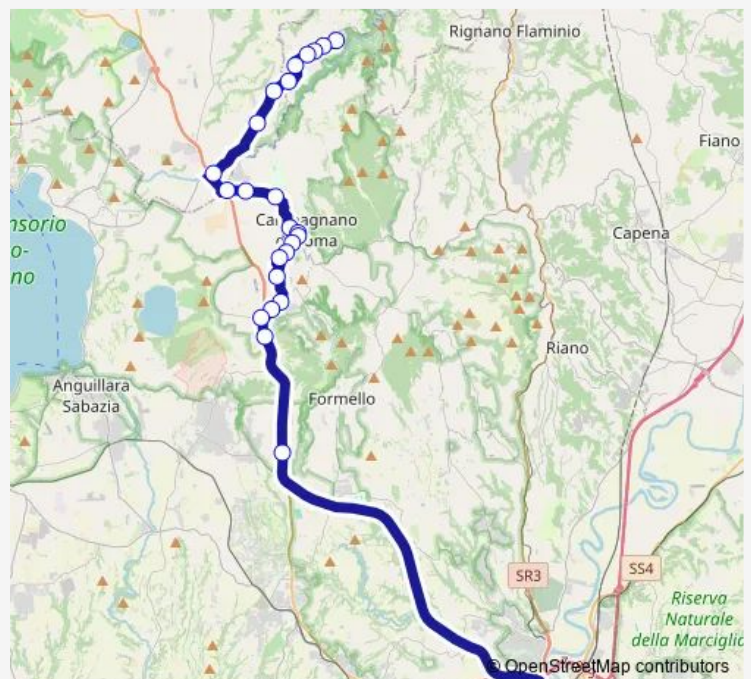

Mazzano | Via Calcata Via Milano # f2150 — Roma | Saxa Rubra Partenze # f1495

Monday 09:00

Tuesday 09:00

Wednesday 09:00

Thursday 09:00

Friday 09:00

Saturday 09:00-13:45

Sunday —

Route info

Direction: Mazzano | Via Calcata Via Milano # f2150

Stops: 26

Trip Duration: 1 hour 5 min

Campagnano | Via Baccano (Poggio Ellera) # f11494

CAMPAGNANO | VVFF # f7330

Campagnano | Via Cassia Str. Campana # f1607