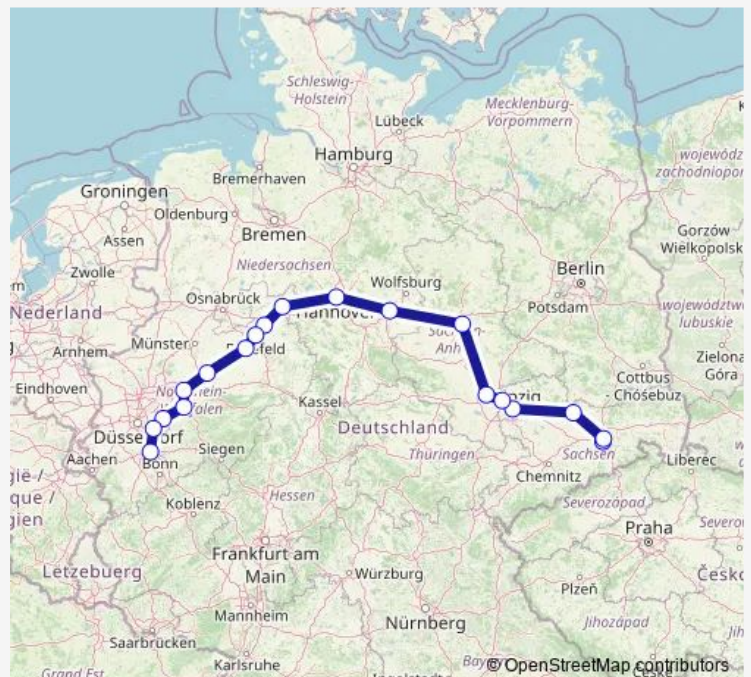

Monday 13:10

Tuesday 13:10

Wednesday 13:10

Thursday —

Friday 13:10

Saturday —

Sunday 13:10

Route info

Direction:

Stops: 0

Trip Duration: — min

■ IC 2442

Direction

Dresden Hbf — Köln Hbf

19 stops

[Open route schedule](#)

Dresden Hbf

Dresden-Neustadt

Riesa

Leipzig Hbf

Leipzig/Halle Flughafen

Halle(Saale)Hbf

Magdeburg Hbf

Braunschweig Hbf

Thursday 13:10

Friday 13:10

Saturday 13:10-13:20

Sunday 14:37-13:10

Route info

Direction: Dresden Hbf

Stops: 19

Trip Duration: 7 hour 36 min