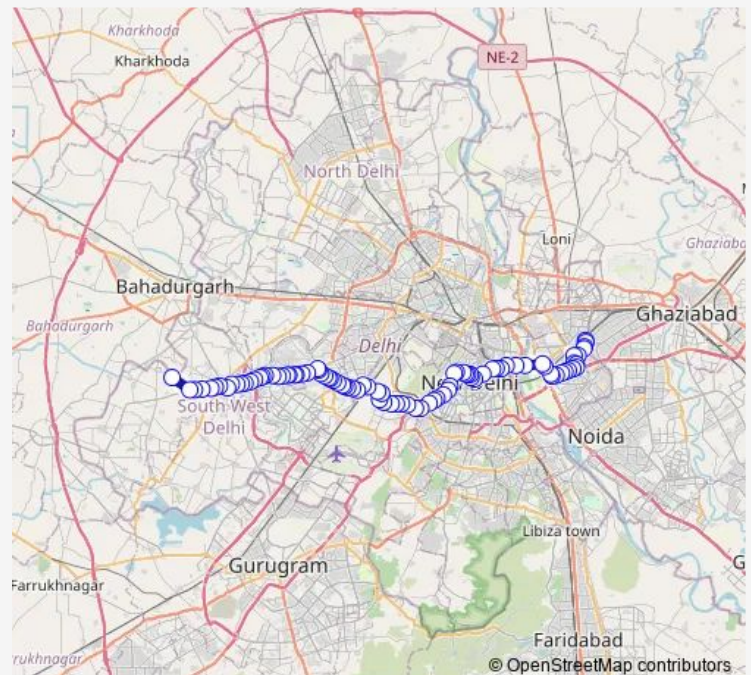

Rainy Well

Delhi Secretariat

Ito

Route schedule

Anand Vihar Isbt Terminal — Kair Depot

Monday 05:40-21:04

Tuesday 05:40-21:04

Wednesday 05:40-21:04

Thursday 05:40-21:04

Friday 05:40-21:04

Saturday 05:40-21:04

Sunday 05:40-21:04

Route info

Direction: Anand Vihar Isbt Terminal

Stops: 90

Trip Duration: 3 hour 2 min