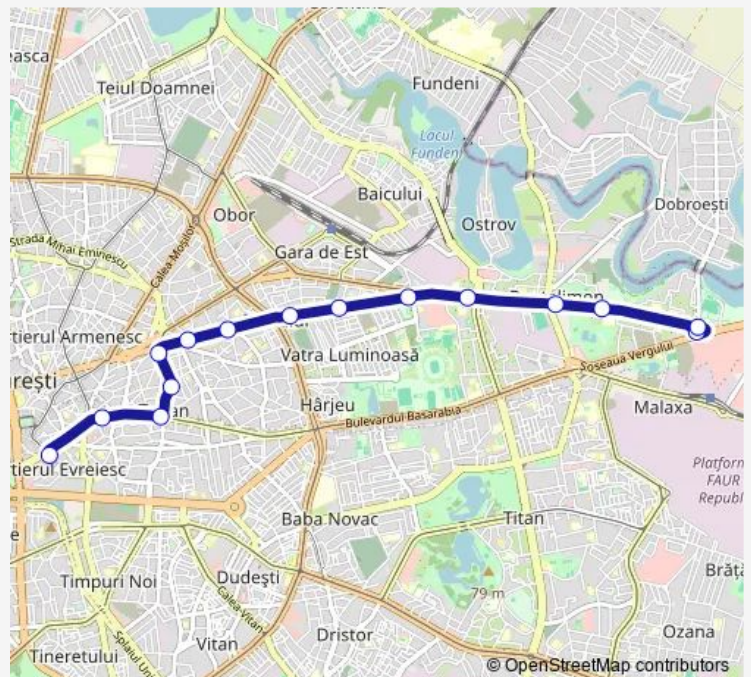

Bd. Pierre de Coubertin

Lt. Victor Manu

Piata Iancului

Matasari

Scoala Iancului

Mecet

Hala Traian

Piata Sf. Stefan

Piata Corneliu Coposu

Piata Sf. Vineri

Route schedule

Pantelimon — Piata Sf. Vineri

Monday	05:10-22:40
Tuesday	05:10-22:40
Wednesday	05:10-22:40
Thursday	05:10-22:40
Friday	05:10-22:40
Saturday	05:10-22:40
Sunday	05:10-22:40

Route info

Direction: Pantelimon

Stops: 14

Trip Duration: 0 hour 32 min