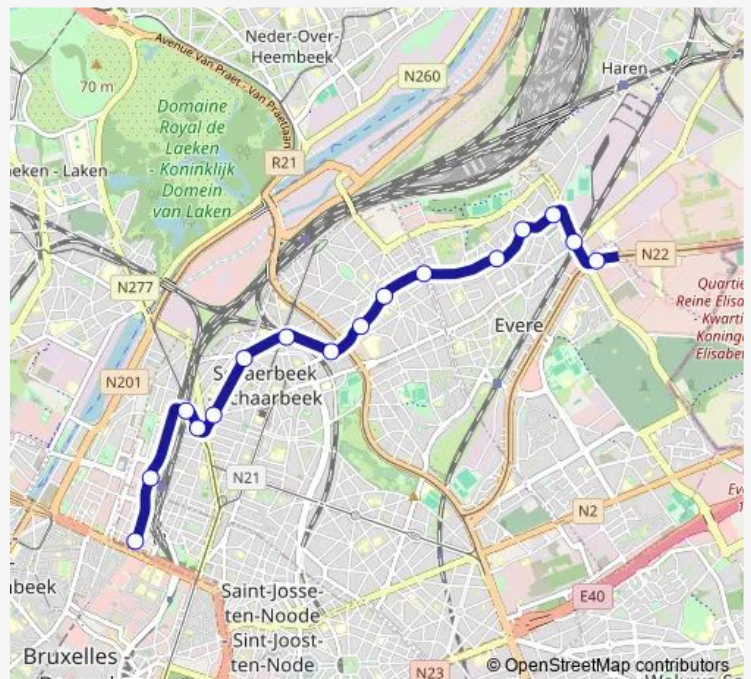

Direction

Rogier — Bordet Station

15 stops

[Open route schedule](#)

- Rogier
- Gare DU Nord
- Thomas
- Liedts
- Gallait
- Pavillon
- Verboekhoven
- Waelhem
- Foyer Schaerbeek.
- Helmet
- Tilleul
- Paix
- Fonson
- VAN Cutsem
- Bordet Station

Route schedule

Rogier — Bordet Station

Monday	17:24-00:57 ⁺¹
Tuesday	17:24-00:57 ⁺¹
Wednesday	17:24-00:57 ⁺¹
Thursday	17:24-00:57 ⁺¹
Friday	17:24-00:57 ⁺¹
Saturday	18:15-00:34 ⁺¹
Sunday	19:17-00:34 ⁺¹

Route info

Direction: Rogier

Stops: 15

Trip Duration: 0 hour 20 min

55 — DA Vinci - Rogier

Direction

DA Vinci — Rogier

16 stops

[Open route schedule](#)

Direction: DA Vinci

Stops: 16

Trip Duration: 0 hour 22 min

Direction

Rogier — DA Vinci

16 stops

[Open route schedule](#)

Rogier