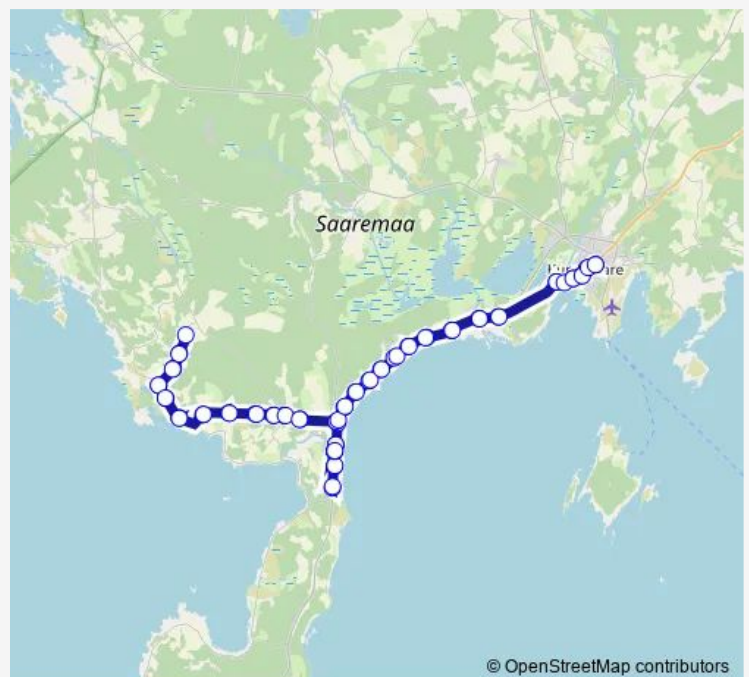

### Route info

Direction: Kuressaare

Stops: 67

Trip Duration: 1 hour 35 min

© OpenStreetMap contributors

Salme staadion

Salme

Tehumardi