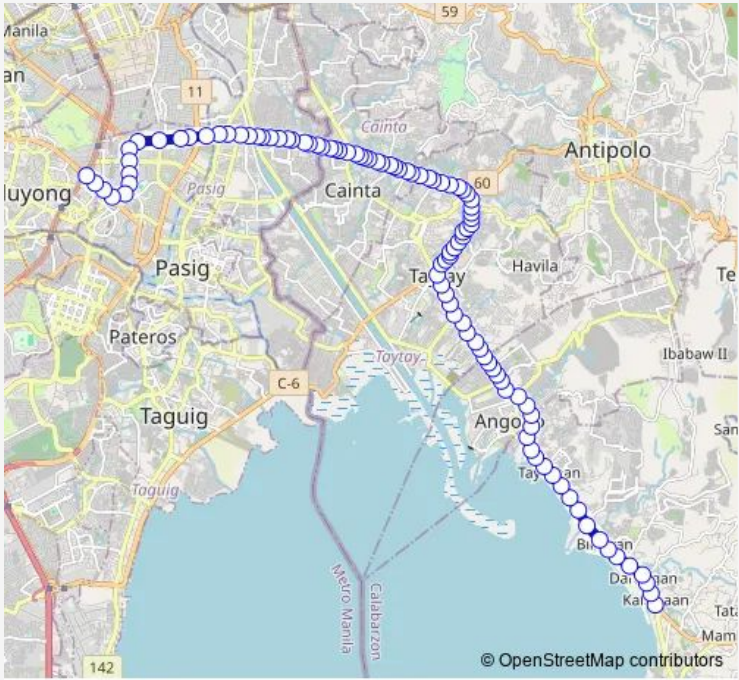

Bus Edsa/Shaw Central - Morong via Binangonan, Cardona

[Go to website](#)

Direction
 Manila East Rd, Binangonan, Manila — Epifanio de los Santos Avenue / Shaw Blvd Intersection, Mandaluyong City, Manila

101 stops

[Open route schedule](#)

- Manila East Rd, Binangonan, Manila
- Manila East Rd, Binangonan, Manila
- Manila East Rd, Binangonan, Manila
- Manila East Rd, Binangonan, Manila
- Manila East Rd, Binangonan, Manila
- Manila East Rd, Binangonan, Manila
- Manila East Rd, Binangonan, Manila
- Bilibrian Elementary School, Manila East Rd, Binangonan, Manila
- Manila East Rd, Binangonan, Manila
- Manila East Rd, Binangonan, Manila
- Manila East Rd, Binangonan, Manila
- Manila East Rd, Binangonan, Manila
- Bonifacio St / Manila East Rd, Binangonan, Manila
- A Bonifacio Blvd / Manila East Rd, Binangonan, Manila
- Manila East Rd, Binangonan, Manila
- Manila East Rd, Binangonan, Manila
- Manila East Rd, Angono, Manila
- Manila East Rd, Angono, Manila
- Manila East Rd, Angono, Manila
- Manila East Rd, Angono, Manila

Route schedule

Manila East Rd, Binangonan, Manila — Epifanio de los Santos Avenue / Shaw Blvd Intersection, Mandaluyong City, Manila

Monday	00:00
Tuesday	00:00
Wednesday	00:00
Thursday	00:00
Friday	00:00
Saturday	00:00
Sunday	00:00

Route info

Direction: Manila East Rd, Binangonan, Manila

Stops: 101

Trip Duration: 1 hour 58 min

Manila East Rd, Angono, Manila

Manila East Rd / Quezon, Angono, Manila

Manila East Rd / Baytown Intersection, Angono, Manila