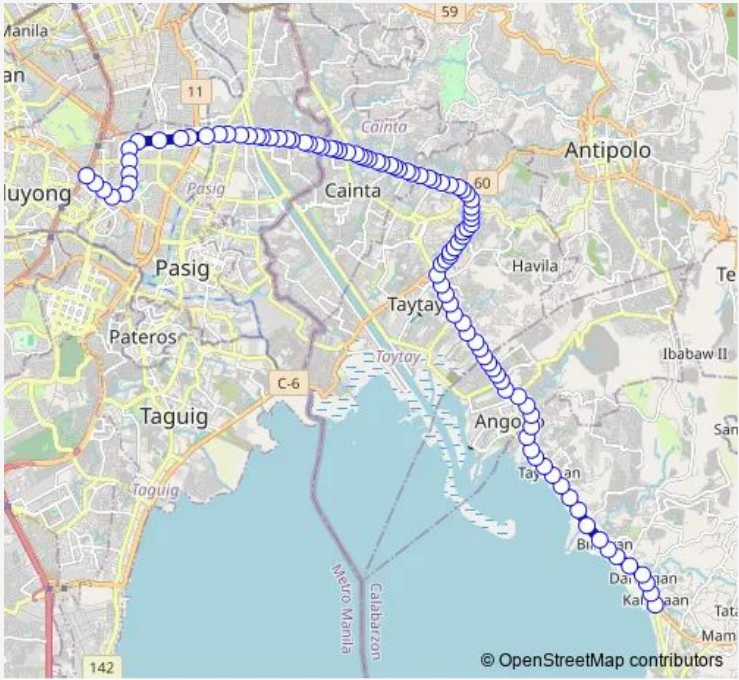

Bus Edsa/Shaw Central - Morong via Binangonan, Cardona

[Go to website](#)

Direction
 Manila East Rd, Binangonan, Manila — Epifanio de los Santos Avenue / Shaw Blvd Intersection, Mandaluyong City, Manila

101 stops

[Open route schedule](#)

- Manila East Rd, Binangonan, Manila
- Manila East Rd, Binangonan, Manila
- Manila East Rd, Binangonan, Manila
- Manila East Rd, Binangonan, Manila
- Manila East Rd, Binangonan, Manila
- Manila East Rd, Binangonan, Manila
- Manila East Rd, Binangonan, Manila
- Manila East Rd, Binangonan, Manila
- Bilibrian Elementary School, Manila East Rd, Binangonan, Manila
- Manila East Rd, Binangonan, Manila
- Manila East Rd, Binangonan, Manila
- Manila East Rd, Binangonan, Manila
- Manila East Rd, Binangonan, Manila
- Bonifacio St / Manila East Rd, Binangonan, Manila
- A Bonifacio Blvd / Manila East Rd, Binangonan, Manila
- Manila East Rd, Binangonan, Manila
- Manila East Rd, Binangonan, Manila
- Manila East Rd, Angono, Manila
- Manila East Rd, Angono, Manila
- Manila East Rd, Angono, Manila
- Manila East Rd, Angono, Manila

Route schedule

Manila East Rd, Binangonan, Manila — Epifanio de los Santos Avenue / Shaw Blvd Intersection, Mandaluyong City, Manila

Monday	00:00
Tuesday	00:00
Wednesday	00:00
Thursday	00:00
Friday	00:00
Saturday	00:00
Sunday	00:00

Route info

Direction: Manila East Rd, Binangonan, Manila

Stops: 101

Trip Duration: 1 hour 58 min

Manila East Rd, Angono, Manila

Manila East Rd / Quezon, Angono, Manila

Manila East Rd / Baytown Intersection, Angono, Manila