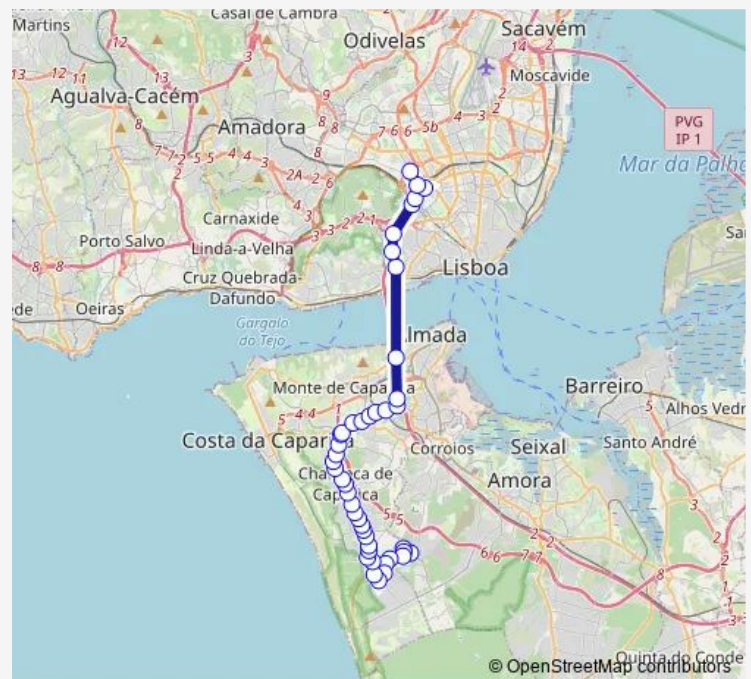

### Route schedule

Marisol (R Amadeu S Cardoso Fte Lte 31a) — Lisboa (Terminal Sete Rios)

Monday 06:20-21:30

Tuesday 06:20-21:30

Wednesday 06:20-21:30

Thursday 06:20-21:30

Friday 06:20-21:30

Saturday 06:20-18:20

### Route info

Direction: Marisol (R Amadeu S Cardoso Fte Lte 31a)

Stops: 44

Trip Duration: 0 hour 55 min

159 - Marisol - Lisboa (Sete Rios) (via Alcântara)

Ch Caparica (Clínica Monserrate)

Botequim (R Botequim) Talho 20