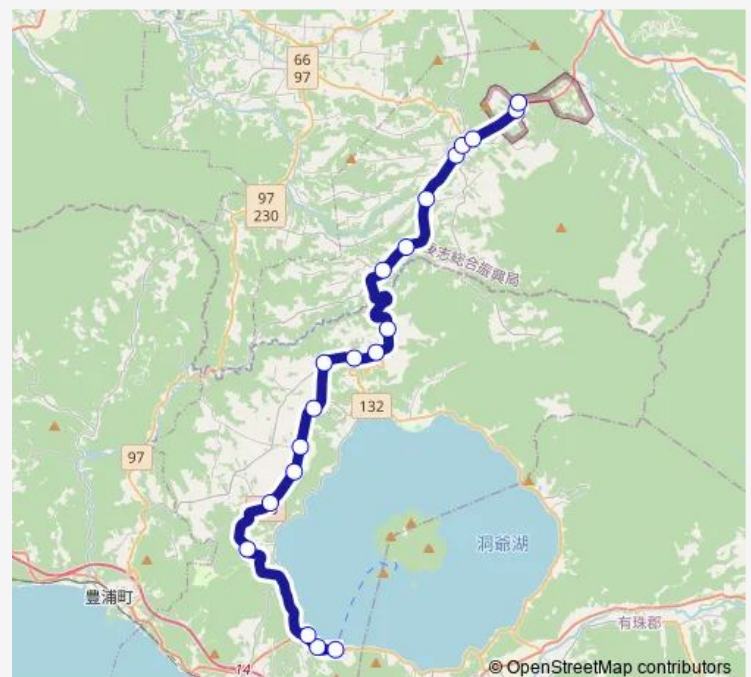

### Route schedule

洞爺湖温泉 — ルスツリゾートホテル前

Monday 06:15

Tuesday 06:15

Wednesday 06:15

Thursday 06:15

Friday 06:15

Saturday 06:15

### Route info

Direction: 洞爺湖温泉

Stops: 20

Trip Duration: 0 hour 40 min