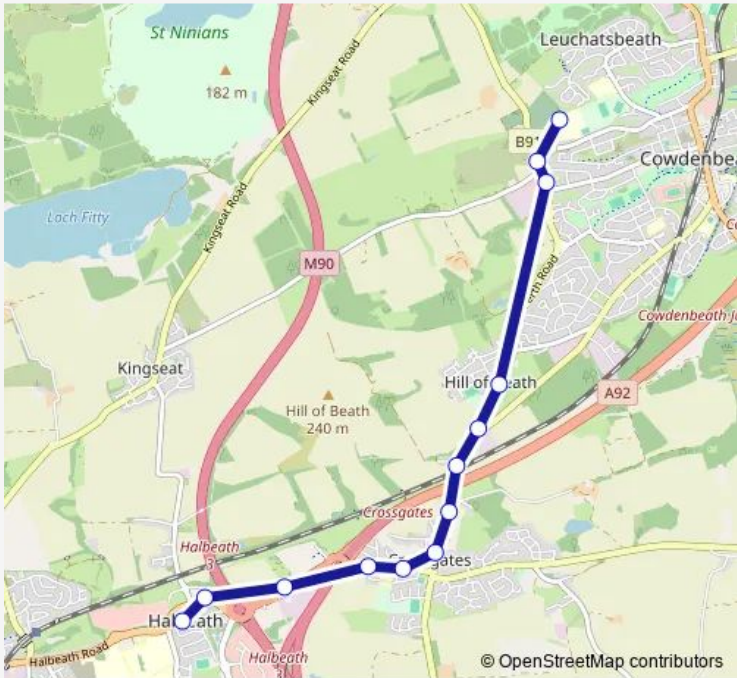

Bus BE7 Halbeath or Mossmoran - Beath High School

[Go to website](#)

Direction
Halbeath Main Street — Beath High School

13 stops

[Open route schedule](#)

- Halbeath Main Street
- Halbeath Bypass
- Kingdom Services
- Lady Anne Court
- Primary School
- Hillview Crescent
- Main Street
- Netherbeath Road
- Concrete Works
- Swinton's Place
- Gateside Industrial Estate
- Old Perth Road
- Beath High School

Route schedule
Halbeath Main Street — Beath High School

Monday	08:14
Tuesday	08:14
Wednesday	08:14
Thursday	08:14
Friday	08:14
Saturday	—
Sunday	—

Route info

Direction: Halbeath Main Street

Stops: 13

Trip Duration: 0 hour 16 min

■ BE7 — Halbeath or Mossmoran - Beath High School **BusMaps**

Direction

Beath High School — Halbeath Main Street

13 stops

[Open route schedule](#)

Beath High School

Old Perth Road

Gateside Industrial Estate

Swinton's Place

Concrete Works

Netherbeath Road

Main Street

Manse Road

Primary School

Reid Avenue

Kingdom Services