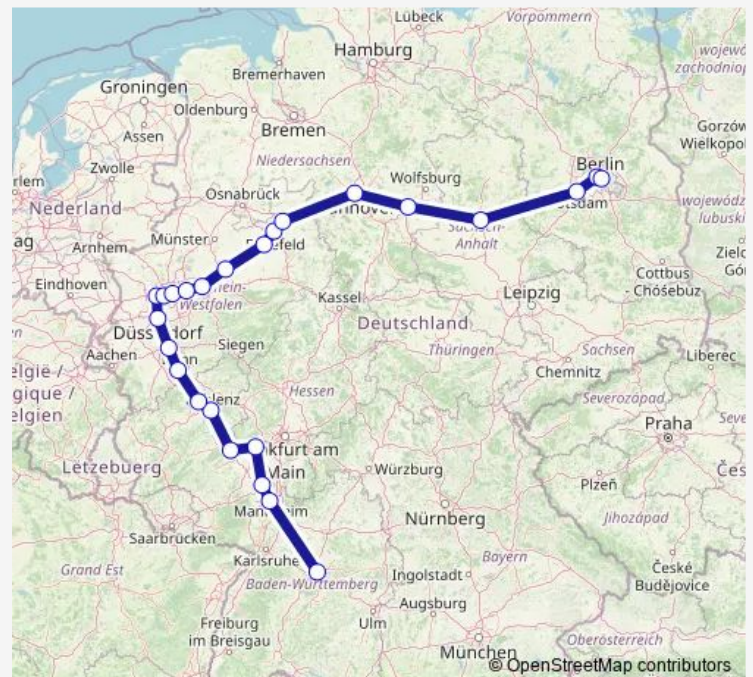

Worms Hbf

Mainz Hbf

Bingen(Rhein) Hbf

Koblenz Hbf

Andernach

Bonn Hbf

Köln Hbf

Düsseldorf Hbf

Duisburg Hbf

Mülheim(Ruhr)Hbf

Essen Hbf

Bochum Hbf

Dortmund Hbf

Hamm(Westf)

Gütersloh Hbf

Bielefeld Hbf

Thursday —

Friday 10:09

Saturday —

Sunday —

Route info

Direction: Stuttgart Hbf

Stops: 25

Trip Duration: 10 hour 7 min

■ IC 1920

Magdeburg Hbf

Potsdam Hbf

Berlin Hbf (tief)

Berlin Ostbahnhof

Direction

Stuttgart Hbf — Berlin Ostbahnhof

19 stops