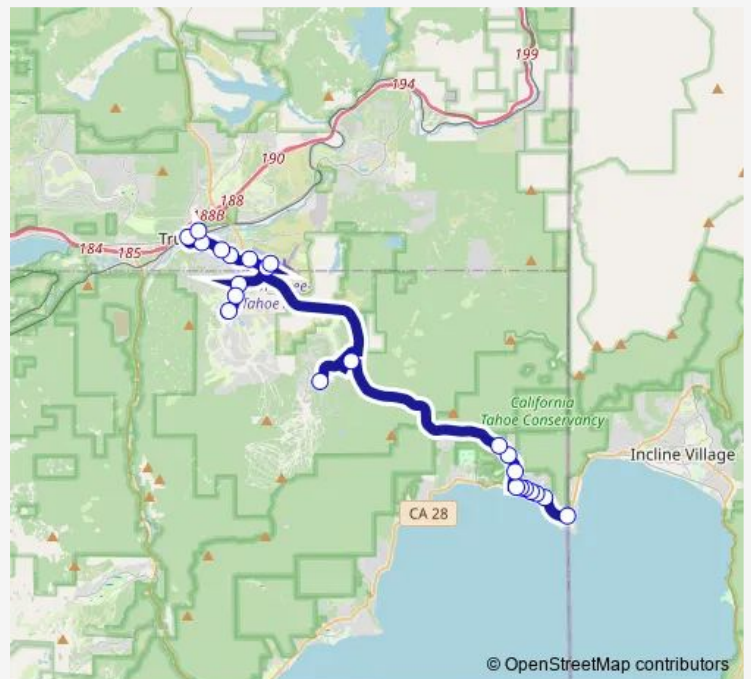

**Bus Hwy267 Highway 267 AM/Pm**

[Go to website](#)

**Direction**  
 Hwy 28 at Stateline Rd (Shelter) - Depart — Railyard Mobility Hub  
 23 stops  
[Open route schedule](#)

- Hwy 28 at Stateline Rd (Shelter) - Depart
- Hwy 28 at Chipmunk St
- Hwy 28 at Fox St
- Hwy 28 at Raccoon St The Grid
- Hwy 28 after Bear St (Chevron Station)
- Hwy 28 at Deer St Wb
- Hwy 28 at Secline St
- Hwy 267 and Speckled St
- Hwy 267 and Cambridge Dr
- Hwy 267 and Stewart Way
- Sawmill Heights
- Northstar Village Gate # 8
- Meadow View Place
- Schaffer's Mill and Heartwood Dr
- Schaffer Mill Rd and Hopkins Village Dr
- Airport Rd and Truckee Town Hall
- Airport
- Raleys Northbound
- Brockway Rd at Martis Valley Rd (The Rock Fifty-Fifty)
- Brockway Rd and Reynold Way
- Brockway Rd at Regional Park (Bus Shelter)

**Route schedule**

Hwy 28 at Stateline Rd (Shelter) - Depart — Railyard Mobility Hub

Monday	06:00-17:00
Tuesday	06:00-17:00
Wednesday	06:00-17:00
Thursday	06:00-17:00
Friday	06:00-17:00
Saturday	06:00-17:00
Sunday	06:00-17:00

**Route info**

Direction: Hwy 28 at Stateline Rd (Shelter) - Depart

Stops: 23

Trip Duration: 0 hour 50 min

■ Hwy267 — Highway 267 AM/Pm

Donner Pass Rd and Truckee Way East

Railyard Mobility Hub

## Direction

Railyard Mobility Hub — Hwy 28 at Crystal Bay Club (Shelter) - Arrive

22 stops

[Open route schedule](#)

Railyard Mobility Hub

Donner Pass Rd and Truckee Way

Brockway Rd and Palisades Dr

Brockway at Cedar House Sport Hotel