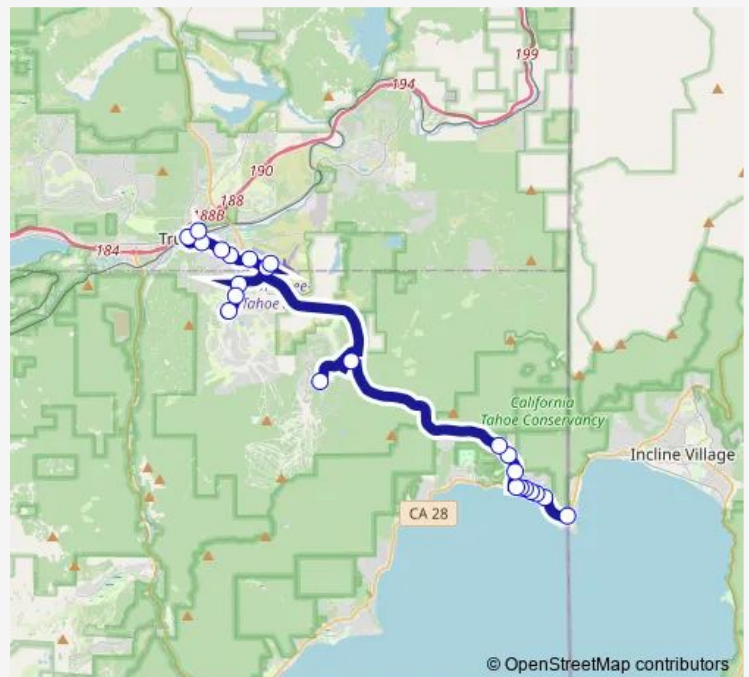

Bus Hwy267 Highway 267 AM/Pm

[Go to website](#)

Direction
 Hwy 28 at Stateline Rd (Shelter) - Depart — Railyard Mobility Hub
 23 stops
[Open route schedule](#)

- Hwy 28 at Stateline Rd (Shelter) - Depart
- Hwy 28 at Chipmunk St
- Hwy 28 at Fox St
- Hwy 28 at Raccoon St The Grid
- Hwy 28 after Bear St (Chevron Station)
- Hwy 28 at Deer St Wb
- Hwy 28 at Secline St
- Hwy 267 and Speckled St
- Hwy 267 and Cambridge Dr
- Hwy 267 and Stewart Way
- Sawmill Heights
- Northstar Village Gate # 8
- Meadow View Place
- Schaffer's Mill and Heartwood Dr
- Schaffer Mill Rd and Hopkins Village Dr
- Airport Rd and Truckee Town Hall
- Airport
- Raleys Northbound
- Brockway Rd at Martis Valley Rd (The Rock Fifty-Fifty)
- Brockway Rd and Reynold Way
- Brockway Rd at Regional Park (Bus Shelter)

Route schedule

Hwy 28 at Stateline Rd (Shelter) - Depart — Railyard Mobility Hub

Monday	06:01-17:01
Tuesday	06:01-17:01
Wednesday	06:01-17:01
Thursday	06:01-17:01
Friday	06:01-17:01
Saturday	06:01-17:01
Sunday	06:01-17:01

Route info

Direction: Hwy 28 at Stateline Rd (Shelter) - Depart

Stops: 23

Trip Duration: 0 hour 49 min

■ Hwy267 — Highway 267 AM/Pm

Donner Pass Rd and Truckee Way East

Railyard Mobility Hub

Direction

Railyard Mobility Hub — Hwy 28 at Crystal Bay Club (Shelter) - Arrive

22 stops

[Open route schedule](#)

Railyard Mobility Hub

Donner Pass Rd and Truckee Way

Brockway Rd and Palisades Dr

Brockway at Cedar House Sport Hotel