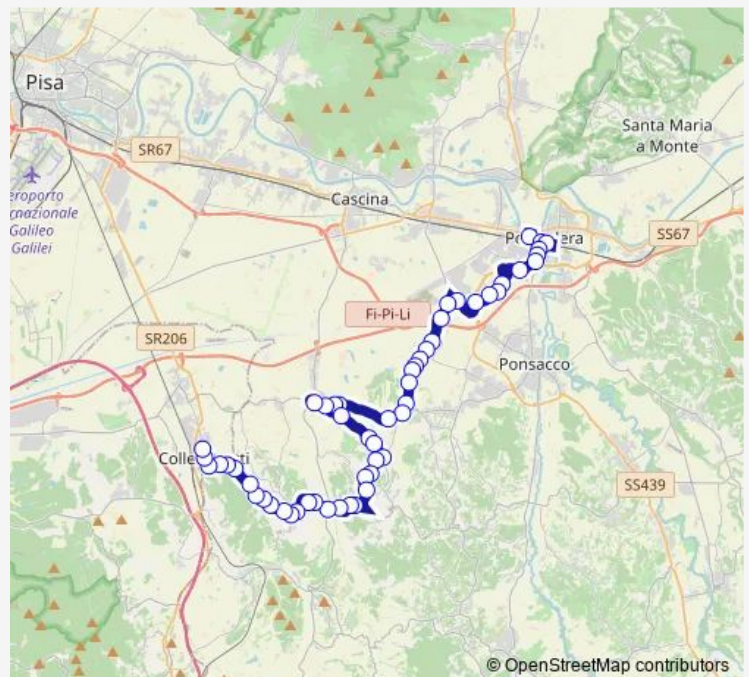

Thursday 13:23

Friday 13:23

Saturday 13:23

Sunday —

Route info

Direction: Pontedera Corsia 6

Stops: 54

Trip Duration: 1 hour 3 min

Route info

Direction: Collesalvetti

Stops: 51

Trip Duration: 1 hour 1 min

V.Le Lame 68

Cenaia V.Moro Fr 94

Cenaia Distributore

Cenaia