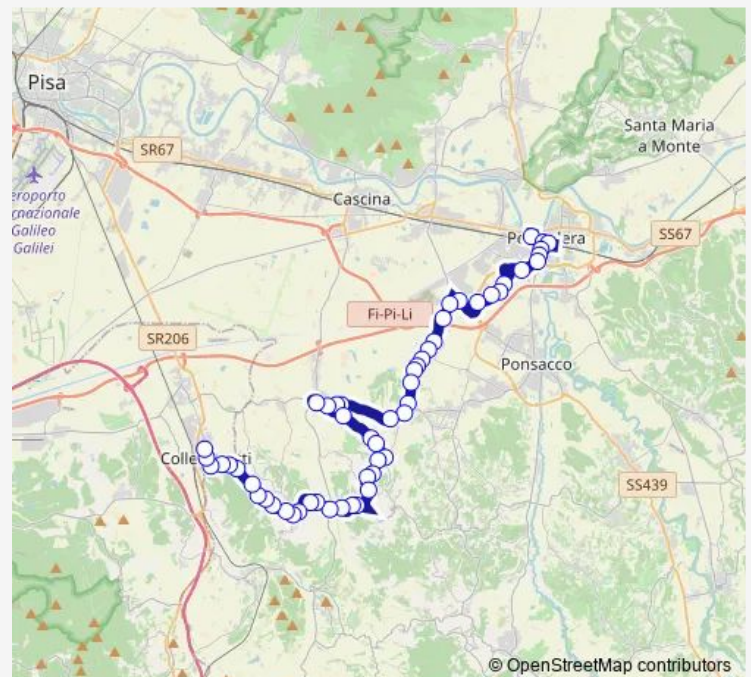

Saturday 13:23

Sunday —

Route info

Direction: Pontedera Corsia 7

Stops: 54

Trip Duration: 1 hour 3 min

Quattro Strade Di Cenaia

V.Livornese Fr Cantina Sociale