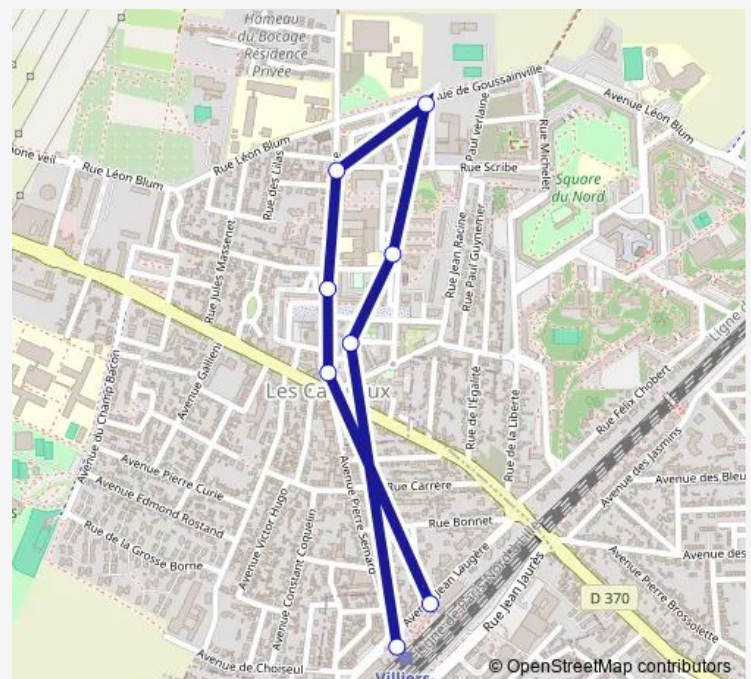

### Direction

Villiers LE BEL - Gonesse - Arnouville Rer — Villiers LE BEL - Gonesse - Arnouville Rer.

8 stops

[Open route schedule](#)

Villiers LE BEL - Gonesse - Arnouville Rer

LES Carreaux

Voltaire

LES Fleurs

Square Charles Perrault

RUE Scribe

Voltaire.

Villiers LE BEL - Gonesse - Arnouville Rer.

### Route schedule

Villiers LE BEL - Gonesse - Arnouville Rer — Villiers LE BEL - Gonesse - Arnouville Rer.

|           |             |
|-----------|-------------|
| Monday    | 05:45-19:35 |
| Tuesday   | 05:45-19:35 |
| Wednesday | 05:45-19:35 |
| Thursday  | 05:45-19:35 |
| Friday    | 05:45-19:35 |
| Saturday  | —           |
| Sunday    | —           |

### Route info

Direction: Villiers LE BEL - Gonesse - Arnouville Rer

Stops: 8

Trip Duration: 0 hour 13 min

370 — (Marche DE Saint-Brice <-> Villiers LE BEL - Arnouville RER) - Retour

370 Bus time schedules and route maps are available in an offline PDF at [busmaps.com](https://busmaps.com). Use the [busmaps.com](https://busmaps.com) website to see live bus times, train schedule or subway schedule, and step-by-step directions for all public transit in Sarcelles