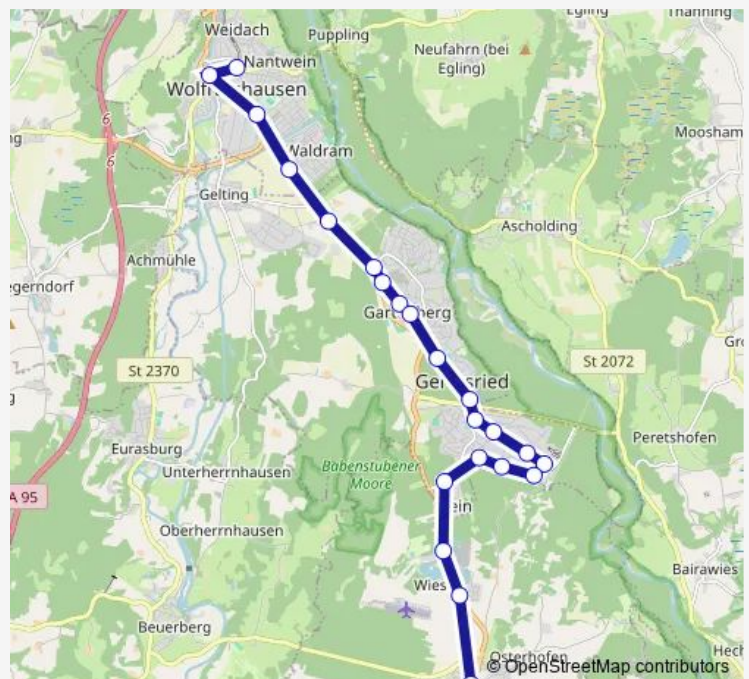

### Direction

undefined — undefined

0 stops

[Open route schedule](#)

### Route schedule

undefined — undefined

Monday 05:43-22:28

Tuesday 05:43-22:28

Wednesday 05:43-22:28

Thursday 05:43-22:48

Friday 05:43-22:48

Saturday 08:48-22:48

### Route info

Direction:

Stops: 0

Trip Duration: – min

■ 370 — Geretsried, Stein - Feuerwehrschnule - Fasanenweg - Wolfratshausen

## Route info

Direction: Geretsried, Stein

Stops: 18

Trip Duration: 0 hour 29 min