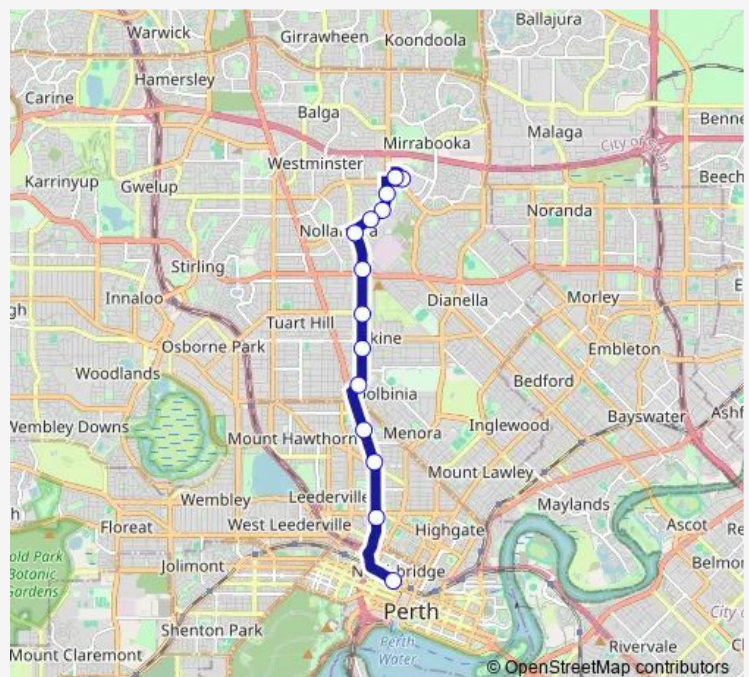

Charles St After Waugh St

Charles St After Vincent St

Perth Busport Zone B

### Route schedule

Mirraboooka Station Stand 1 — Perth Busport Zone B

Monday 07:09-08:19

Tuesday 07:09-08:19

Wednesday 07:09-08:19

Thursday 07:09-08:19

Friday 07:09-08:19

Saturday —

### Route info

Direction: Mirraboooka Station Stand 1

Stops: 14

Trip Duration: 0 hour 30 min

## Direction

Perth Busport Zone B — Mirrabooka Station Stand 1

14 stops

[Open route schedule](#)

Perth Busport Zone B

Charles St After Janet St

Charles St After Scarborough Beach Rd

Charles St After Gill St