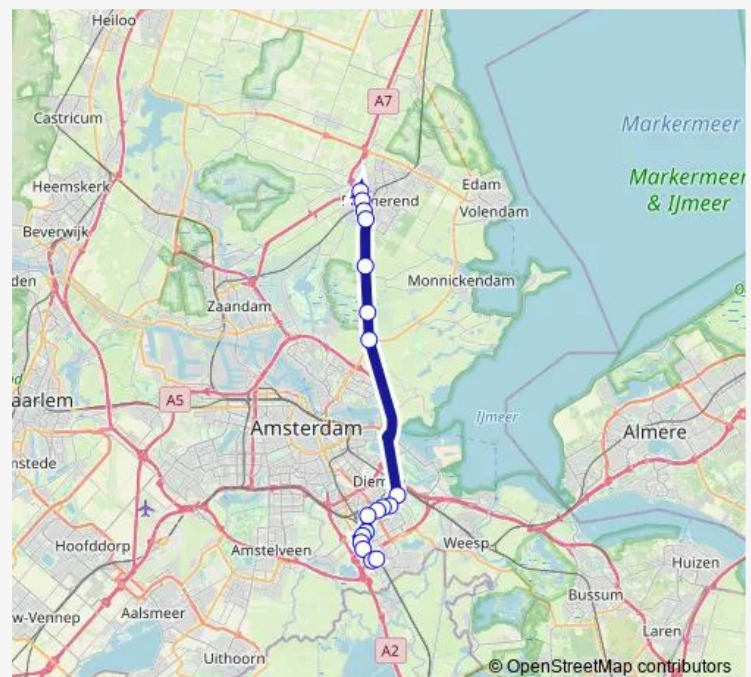

Route schedule

Purmerend, Tramplein — Amsterdam-ZO, Station Holendrecht

Monday 05:17-23:15

Tuesday 05:17-23:15

Wednesday 05:17-23:15

Thursday 05:17-23:15

Friday 05:17-23:15

Saturday 07:15-23:15

Sunday 07:15-23:15

Route info

Direction: Purmerend, Tramplein

Stops: 18

Trip Duration: 0 hour 40 min

Direction

Amsterdam-ZO, Station Holendrecht — Purmerend, Tramplein

19 stops

[Open route schedule](#)

Amsterdam-ZO, Station Holendrecht

Amsterdam-ZO, Paasheuvelweg

Amsterdam-ZO, Laarderhoogtweg

Amsterdam-ZO, Gebouw Atlas

Amsterdam-ZO, Hoogoorddreef/Atlas

Amsterdam-ZO, Foppingadreef

Amsterdam-ZO, Bijlmerplein

Wednesday 06:02-23:59

Thursday 06:02-23:59

Friday 06:02-23:59

Saturday 07:59-23:59

Sunday 07:59-23:59

Route info

Direction: Amsterdam-ZO, Station Holendrecht

Stops: 19