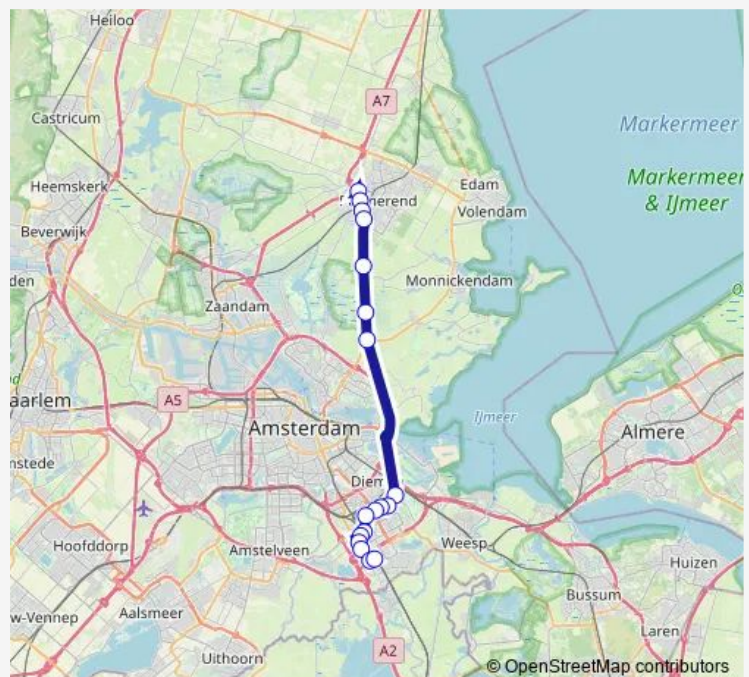

Amsterdam-ZO, Echtenstein

Amsterdam-ZO, Dennenrode

Amsterdam-ZO, Foppingadreef

Amsterdam-ZO, Hoogoorddreef/Atlas

Amsterdam-ZO, Gebouw Atlas

Amsterdam-ZO, Laarderhoogtweg

Amsterdam-ZO, Paasheuvelweg

Amsterdam-ZO, Station Holendrecht

Route schedule

Purmerend, Tramplein — Amsterdam-ZO, Station Holendrecht

Monday 05:17-23:15

Tuesday 05:17-23:15

Wednesday 05:17-23:15

Thursday 05:17-23:15

Friday 05:17-23:15

Saturday 07:15-23:15

Sunday 07:15-23:15

Route info

Direction: Purmerend, Tramplein

Stops: 18

Trip Duration: 0 hour 40 min

Direction

Amsterdam-ZO, Station Holendrecht — Purmerend, Tramplein

19 stops

Wednesday 06:02-23:59

Thursday 06:02-23:59

Friday 06:02-23:59

Saturday 07:59-23:59

Sunday 07:59-23:59

Route info

Direction: Amsterdam-ZO, Station Holendrecht

Stops: 19