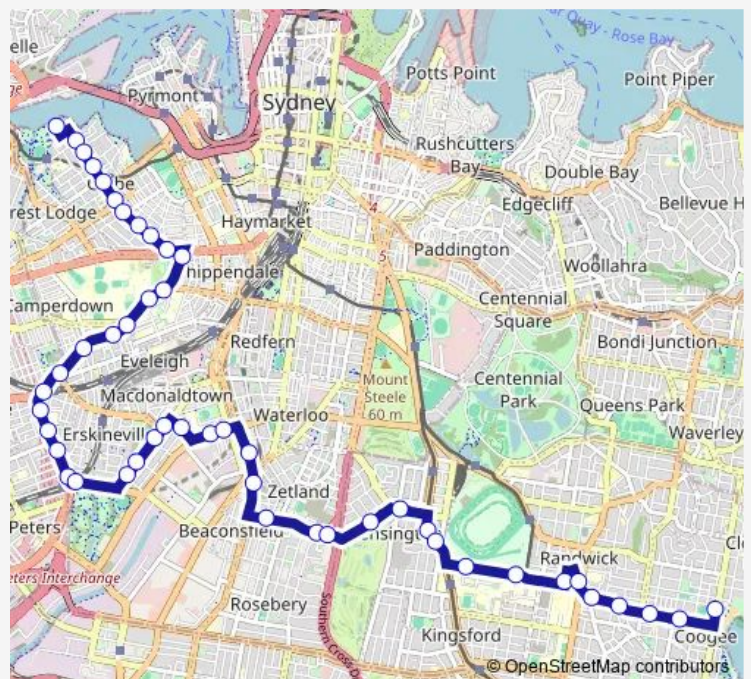

### Route schedule

Federal Rd Opp Bicentennial Park — Arden St At Dolphin St

Monday 05:13-00:25<sup>+1</sup>

Tuesday 05:05-00:25<sup>+1</sup>

Wednesday 05:05-00:25<sup>+1</sup>

Thursday 05:05-00:25<sup>+1</sup>

### Route info

Direction: Federal Rd Opp Bicentennial Park

Stops: 48

Trip Duration: 0 hour 53 min

370 — Glebe Point to Coogee

King St Opp St Peters Station

Sydney Park Rd Opp Sydney Park

Mitchell Rd After Coulson St

## Direction

Arden St Opp Coogee Bay Rd — Federal Rd Opp Bicentennial Park

48 stops

[Open route schedule](#)

Arden St Opp Coogee Bay Rd

Coogee Public School, Coogee Bay Rd

Coogee Bay Rd At Dudley St

Coogee Bay Rd At Perouse Rd

## Route info

Direction: Arden St Opp Coogee Bay Rd

Stops: 48

Trip Duration: 0 hour 54 min

Mitchell Rd Opp Erskineville Oval

Mitchell Rd At Maddox St

Sydney Park Rd Opp Mitchell Rd

St Peters Station, King St