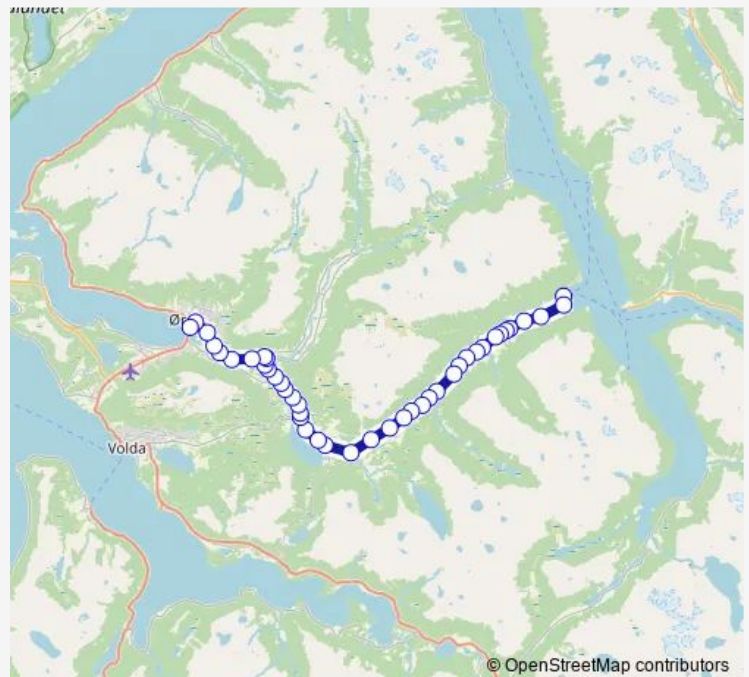

### Route schedule

Sæbø ferjekai — Ørsta rutebilstasjon

Monday 07:00-14:40

Tuesday 07:00-14:40

Wednesday 07:00-14:40

Thursday 07:00-14:40

Friday 07:00-14:40

Saturday —

### Route info

Direction: Sæbø ferjekai

Stops: 42

Trip Duration: 0 hour 37 min

■ 370 — Sæbø-Åmdal-Ørsta

© OpenStreetMap contributors  
BusMaps

Vatne fv. 655

Nakkevegen