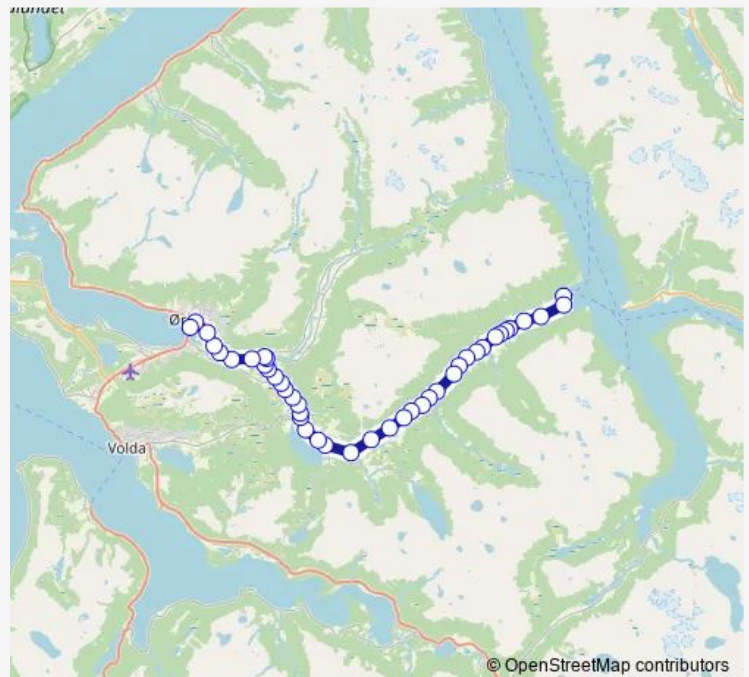

Thursday 07:00-14:40

Friday 07:00-14:40

Saturday —

Sunday —

Route info

Direction: Sæbø ferjekai

Stops: 42

Trip Duration: 0 hour 25 min