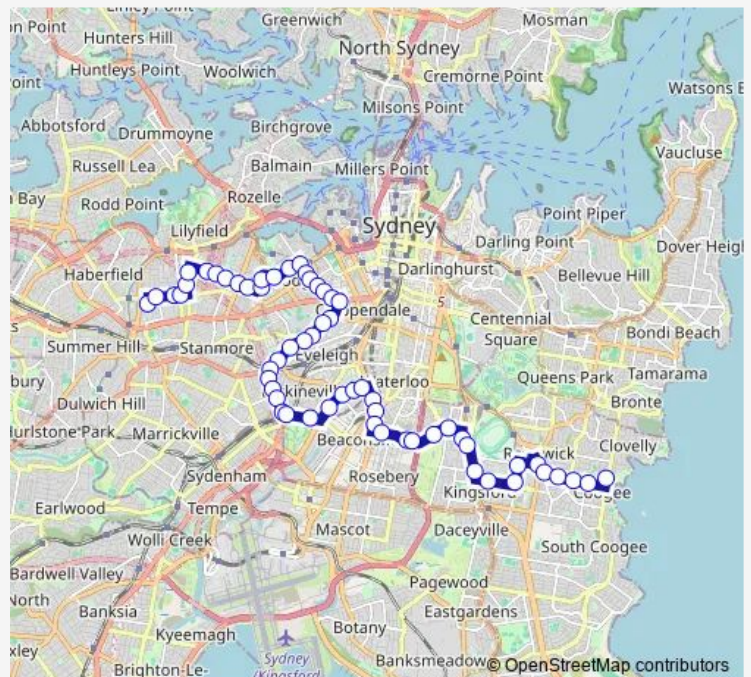

Mcevoy St After Botany Rd

Mcevoy St At Hiles St

Mcevoy St At Stokes Av

Route schedule

Arden St Opp Coogee Bay Rd — Lords Rd At Flood St

Monday 05:06-23:10

Tuesday 05:06-23:10

Wednesday 05:06-23:10

Thursday 05:06-23:10

Friday 05:06-00:10⁺¹

Saturday 07:00-00:30⁺¹

Sunday 08:00-22:00

Route info

Direction: Arden St Opp Coogee Bay Rd

Stops: 57

Trip Duration: 1 hour 15 min

Mcevoy St At Bowden St

Euston Rd At Maddox St

Euston Rd Before Huntley St

Alan Davidson Oval, Sydney Park Rd

King St After Lord St

King St At Dickson St

King St At Camden St

King St At Holt St

Friday 05:39-24:00

Saturday 07:10-00:10⁺¹

Sunday 07:40-22:10

Route info

Direction: Flood St At Lords Rd

Stops: 59

Trip Duration: 1 hour 15 min

King St Opp Carillon Av