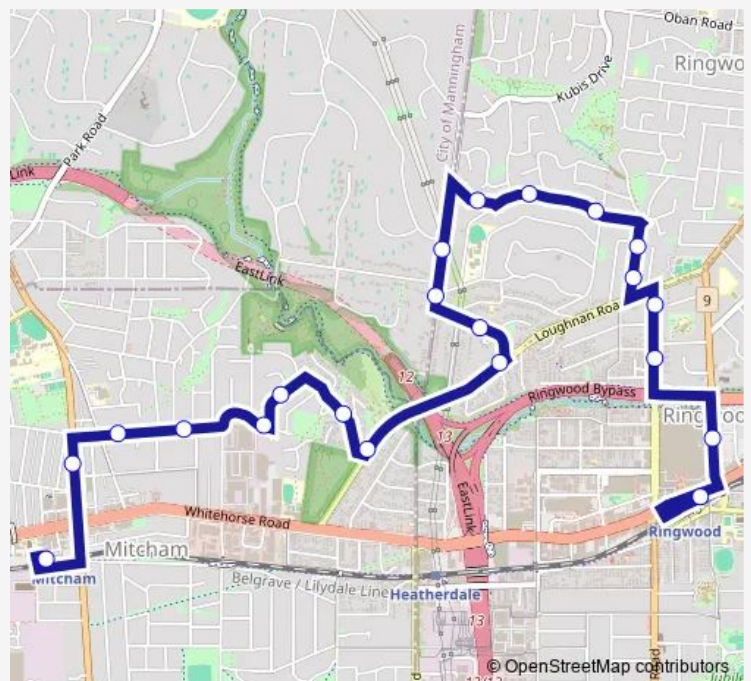

Doncaster East Rd/Burnett St (Mitcham)

Harrison St/Mitcham Rd (Mitcham)

Route schedule

Ringwood Station/Maroondah Hwy (Ringwood) — Mitcham Station/Colombo St (Mitcham)

Monday 06:27-21:00

Tuesday 06:27-21:00

Wednesday 06:27-21:00

Thursday 06:27-21:00

Friday 06:27-21:00

Saturday 08:03-18:03

Sunday 08:03-18:03

Route info

Direction: Ringwood Station/Maroondah Hwy (Ringwood)

Stops: 22

Trip Duration: 0 hour 25 min

370 — Ringwood - Mitcham

Direction

Mitcham Station/Colombo St (Mitcham) — Ringwood Station/Maroondah Hwy (Ringwood)

21 stops

[Open route schedule](#)

Mitcham Station/Colombo St (Mitcham)

Harrison St/Mitcham Rd (Mitcham)

Doncaster East Rd/Burnett St (Mitcham)

Dawe Rd/Burnett St (Mitcham)

Highland Ave/Edgerton Rd (Mitcham)

Trenham Ct/Highland Ave (Mitcham)

Irene Cres/Wattle Valley Rd (Mitcham)