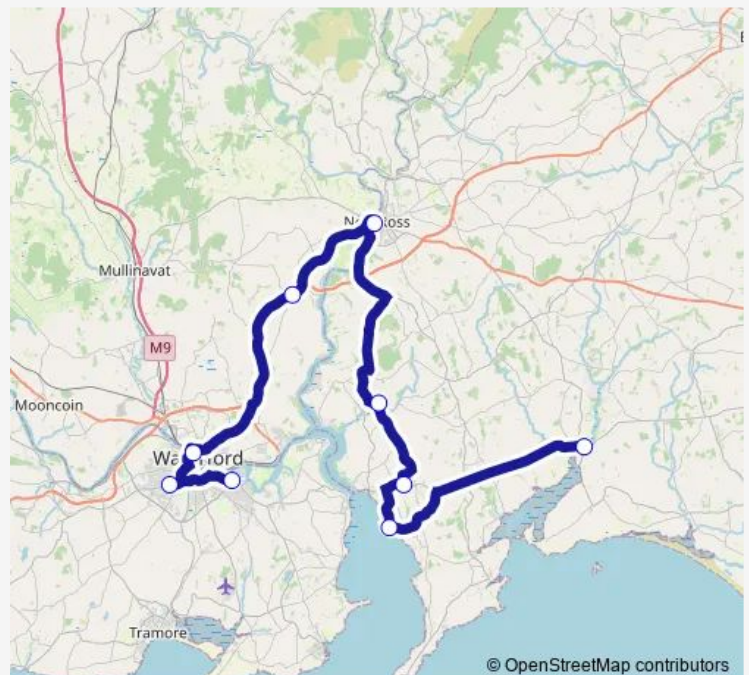

Thursday 10:00

Friday 10:00

Saturday 10:00

Sunday —

Route info

Direction: Waterford Bus Station

Stops: 13

Trip Duration: 2 hour 8 min

© OpenStreetMap contributors

370 — Waterford - New Ross - Wexford

BusMaps

Direction

Waterford Hospital — Wellingtonbridge

9 stops

[Open route schedule](#)

Waterford Hospital

Stops: 9

Trip Duration: 1 hour 34 min

Direction

Duncannon — Waterford Hospital

10 stops

[Open route schedule](#)

Duncannon

Ramsgrange

Sunday —

Route info

Direction: Duncannon

Stops: 10

Trip Duration: 1 hour 40 min

Direction

Rosslare Europort — Waterford Hospital

14 stops