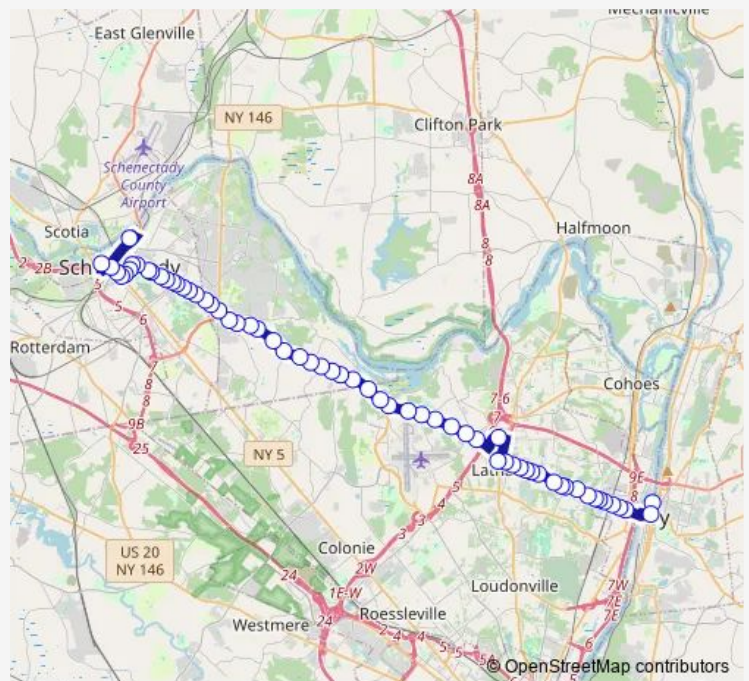

Union St & Troy Pl

1802 Union St

Union St & Oregon Ave

Route schedule

Rivers Casino @ Harborside Dr — Riverfront Station - 4th St & Fulton St

Monday 04:41-00:05⁺¹

Tuesday 04:41-00:05⁺¹

Wednesday 04:41-00:05⁺¹

Thursday 04:41-00:05⁺¹

Friday 04:41-00:05⁺¹

Saturday 06:15-23:09

Sunday 09:23-19:53

Route info

Direction: Rivers Casino @ Harborside Dr

Stops: 60

Trip Duration: 1 hour 7 min

370 — Troy/Schenectady

Rt 7 & Saint Davids Ln

Bellevue Woman's Care Center

Rt 7 & Mohegan Rd

Rt 7 & Avon Crest Blvd

Rt 7 & Tall Oaks Apts

Rt 7 & Shannon Blvd

2764 Rt 7

Direction

Riverfront Station - River St & Front St — Rivers Casino @ Harborside Dr

63 stops

[Open route schedule](#)

Riverfront Station - River St & Front St

Congress Station- 3rd St & Congress St

19th St & 3rd Ave