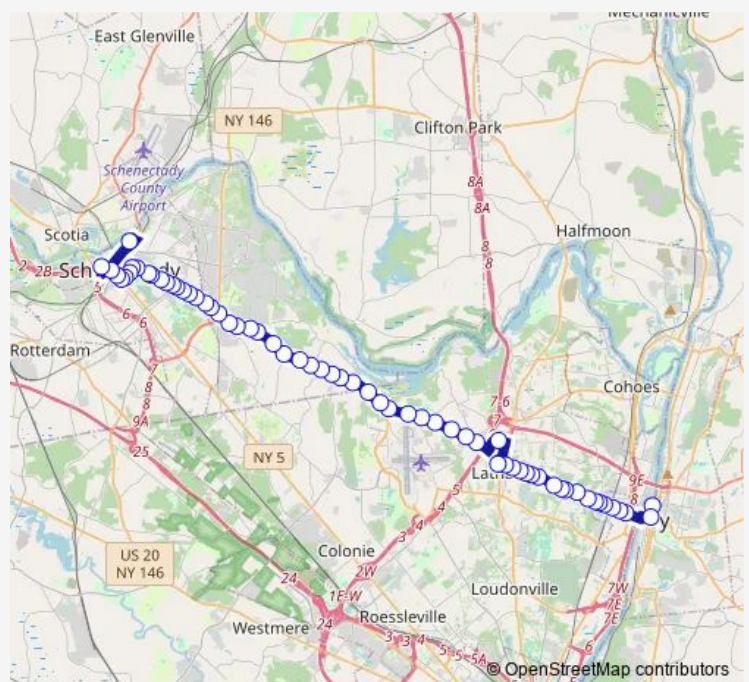

Union St & Troy Pl

1802 Union St

Union St & Oregon Ave

Route schedule

Rivers Casino @ Harborside Dr — Riverfront Station - 4th St & Fulton St

Monday 04:41-00:05⁺¹

Tuesday 04:41-00:05⁺¹

Wednesday 04:41-00:05⁺¹

Thursday 04:41-00:05⁺¹

Friday 04:41-00:05⁺¹

Saturday 06:15-23:09

Sunday 09:23-19:53

Route info

Direction: Rivers Casino @ Harborside Dr

Stops: 60

Trip Duration: 1 hour 7 min

370 — Troy/Schenectady

Rt 7 & Saint Davids Ln

Bellevue Woman's Care Center

Rt 7 & Mohegan Rd

Rt 7 & Avon Crest Blvd

Rt 7 & Tall Oaks Apts

Rt 7 & Shannon Blvd

2764 Rt 7

Direction

Riverfront Station - River St & Front St — Rivers Casino @ Harborside Dr

63 stops

[Open route schedule](#)

Riverfront Station - River St & Front St

Congress Station- 3rd St & Congress St

19th St & 3rd Ave