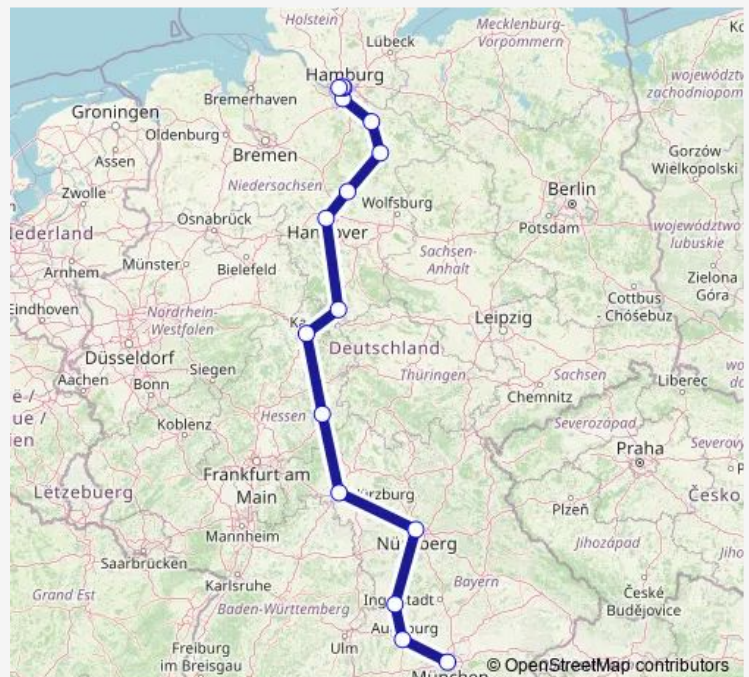

Würzburg Hbf

Fulda

Kassel-Wilhelmshöhe

Göttingen

Hannover Hbf

Celle

Uelzen

Lüneburg

Hamburg-Harburg

Hamburg Hbf

Hamburg Dammtor

Hamburg-Altona

### Route schedule

München Hbf — Hamburg-Altona

Monday 13:20-13:38

Tuesday 13:20-13:38

Wednesday 13:20-13:38

Thursday 13:20-13:38

Friday 13:20-13:28

Saturday 13:20-13:38

### Route info

Direction: München Hbf

Stops: 16

Trip Duration: 7 hour 7 min

ICE 786

BusMaps