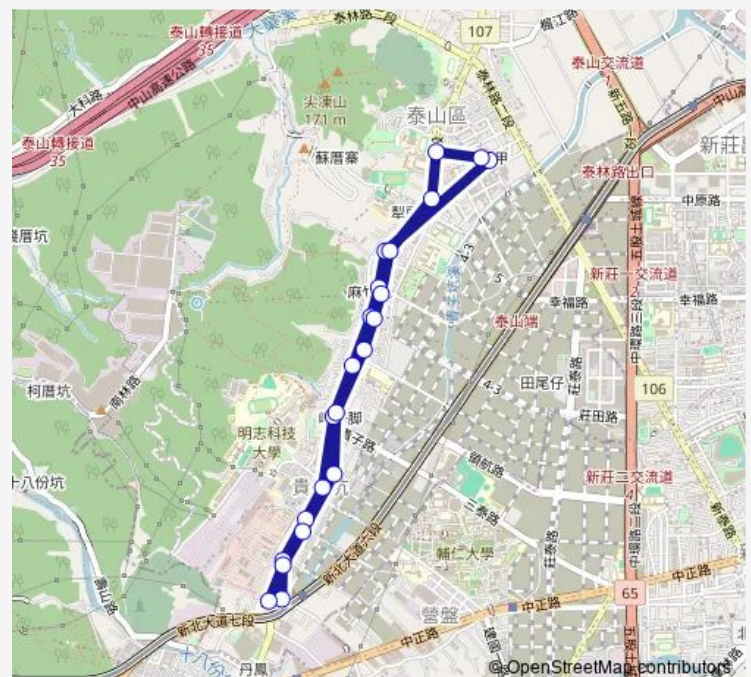

Thursday 06:00-06:20

Friday 17:10-08:00

Saturday 16:20-06:00

Sunday 06:20-16:20

Route info

Direction: 泰山公有市場

Stops: 22

Trip Duration: 14 hour 20 min