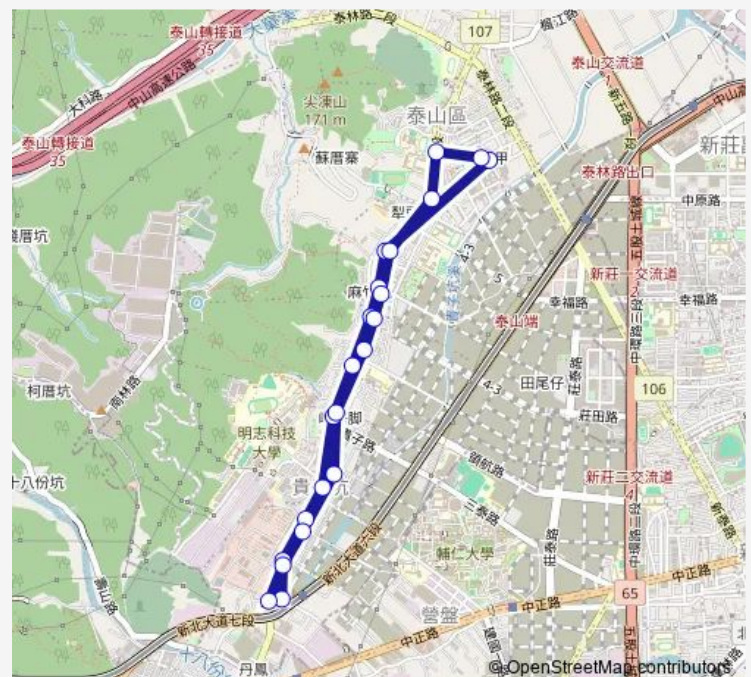

Thursday 06:20-06:00

Friday 08:50-15:30

Saturday 06:00-17:10

Sunday 06:00-16:20

Route info

Direction: 泰山公有市場

Stops: 22

Trip Duration: 15 hour 10 min