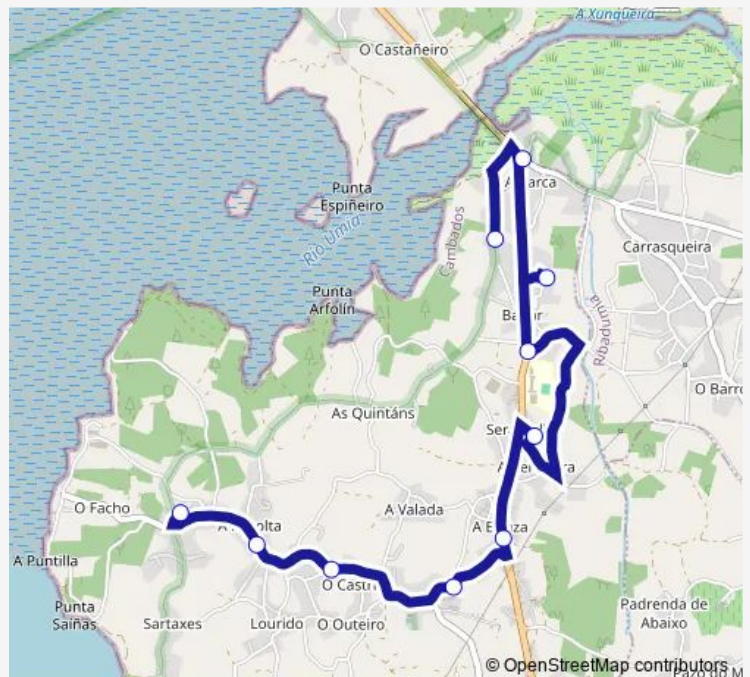

Castriño

Ceip de Castrelo

Bouza

Serantellos

Baltar (Estrada)

Baltar (Pobo)

Barca

Ponte Castrelo

Route schedule

O Facho — Ponte Castrelo

Monday 14:00-14:05

Tuesday 14:00-14:05

Wednesday 14:00-14:05

Thursday 14:05

Friday 14:05

Saturday —

Sunday —

Route info

Direction: O Facho

Stops: 10

Trip Duration: 0 hour 10 min

■ Xg627005 — O Facho-Ponte Castrelo

Direction

Ponte Castrelo — O Facho

Wednesday 08:30-08:50

Thursday 08:50

Friday 08:50

Saturday —

Sunday —

Route info

Direction: Ponte Castrelo

Stops: 10