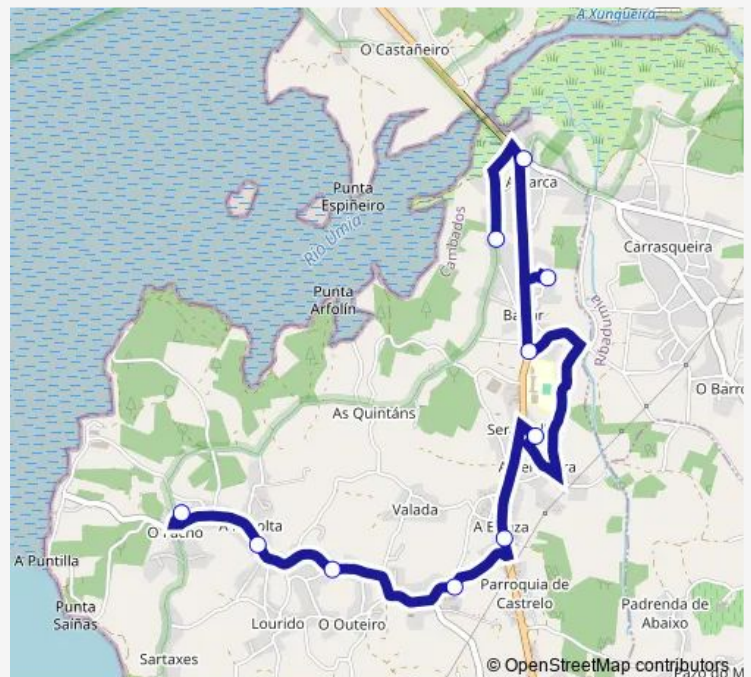

Castriño

CEIP de Castrelo

Bouza

Serantellos

Baltar (Estrada)

Baltar (Pobo)

Barca

Ponte Castrelo

Route schedule

O Facho — Ponte Castrelo

Monday 14:05

Tuesday 14:05

Wednesday 14:05

Thursday 14:05

Friday 14:05

Saturday —

Sunday —

Route info

Direction: O Facho

Stops: 10

Trip Duration: 0 hour 10 min

XG627005 — O Facho-Ponte Castrelo

Direction

Ponte Castrelo — O Facho

Wednesday 08:50

Thursday 08:50

Friday 08:50

Saturday —

Sunday —

Route info

Direction: Ponte Castrelo

Stops: 10