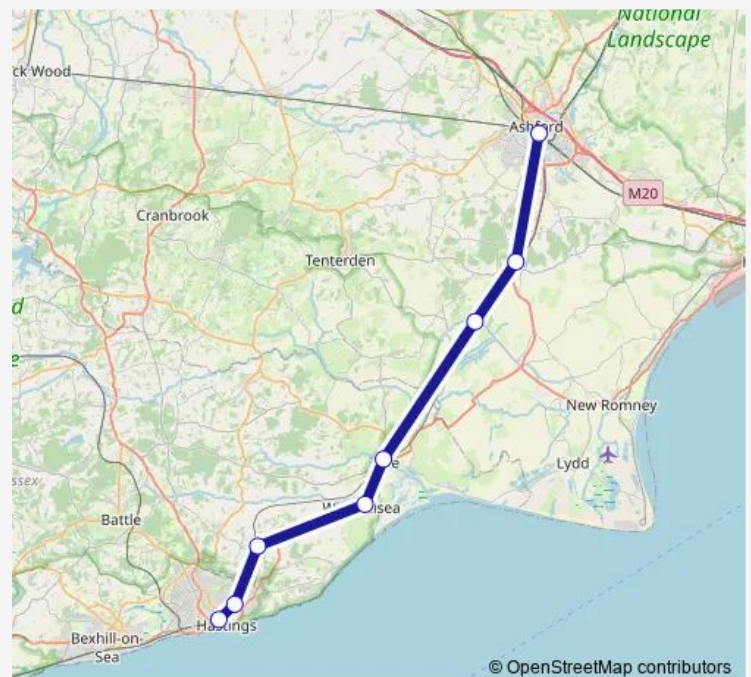

Three Oaks

Doleham

Winchelsea

Rye

Appledore (Kent)

Ham Street

Ashford International

Route schedule

Hastings — Ashford International

Monday 22:26

Tuesday 22:26

Wednesday 22:26

Thursday 22:26

Friday —

Saturday 05:20

Sunday 07:24

Route info

Direction: Hastings

Stops: 9

Trip Duration: 0 hour 46 min

■ Sn:Hgs->Afk — SN train service from HGS to Afk

Direction

Hastings — Ashford International

8 stops

[Open route schedule](#)

Hastings

Ore

Three Oaks

Winchelsea - New Inn

Rye

Appledore (Kent)

Ham Street