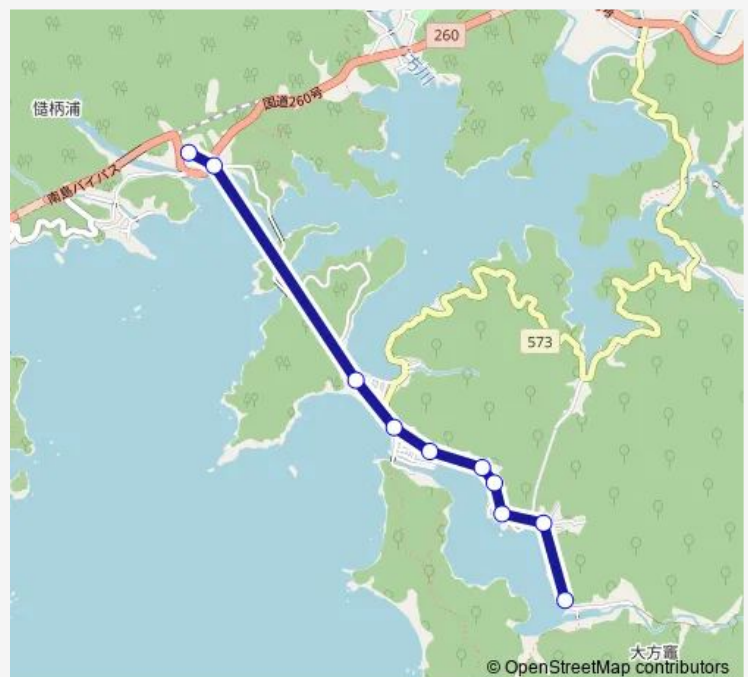

### Route schedule

南島道方 — 大方竈

Monday 06:52-20:06

Tuesday 06:52-20:06

Wednesday 06:52-20:06

Thursday 06:52-20:06

Friday 06:52-20:06

Saturday 06:52-20:06

### Route info

Direction: 南島道方

Stops: 10

Trip Duration: 0 hour 23 min