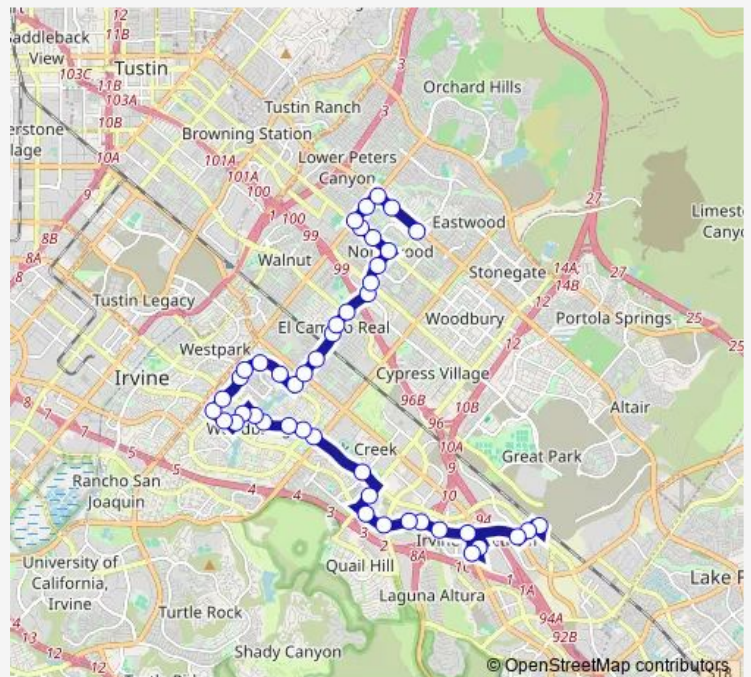

Lake Road south of Barranca near SD Creek Trail

Lake Rd @ Barranca Pkwy

Alton Pkwy @ Meadowbrook

Route schedule

Irvine Station (Dock 3) — Yale Ave @ Irvine Blvd

Monday 06:00-19:20

Tuesday 06:00-19:20

Wednesday 06:00-19:20

Thursday 06:00-19:20

Friday 06:00-19:20

Saturday 08:00-21:30

Sunday 08:00-21:30

Route info

Direction: Irvine Station (Dock 3)

Stops: 44

Trip Duration: 0 hour 55 min

Yale-Barranca

Alton Pkwy @ W Yale Loop Ob

W Yale Loop @ Barranca Pkwy Ob

W Yale Loop @ Stone Creek S Ob

W Yale Loop @ Warner Ave Ob

W Yale Loop @ Stone Creek N Ob

W Yale Loop @ Lemongrass Ob

Yale Ave @ Yale Loop

Yale Ave @ Irvine Center Dr Ob

Yale Ave @ Deerfield Ave Ob

Yale Ave @ Winvale Ave Ob

Yale Ave @ Charnock Dr Ob

Yale Ave @ Walnut Ob

Yale Ave @ Roosevelt Ob

Yale Ave @ Trabuco Rd Ob

Yale Ave @ Southwood Ob