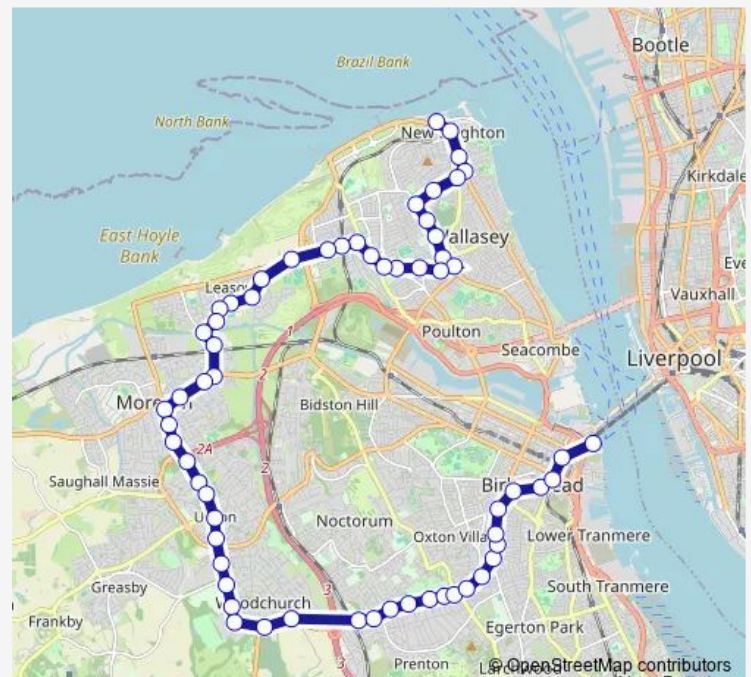

Southcroft Road

Heyes Drive

Shackleton Road

Route schedule

Morrisons — Woodside Interchange

Monday 06:13-18:03

Tuesday 06:13-18:03

Wednesday 06:13-18:03

Thursday 06:13-18:03

Friday 06:13-18:03

Saturday 06:13-17:43

Sunday —

Route info

Direction: Morrisons

Stops: 62

Trip Duration: 1 hour 12 min

414 — Woodside Interchange - Kings Parade

BusMaps

Kingham Close

Hudson Road

Twickenham Drive

Reeds Avenue East

Birket Avenue

Leasowe Station

Hamilton Square Station

Argyle Street

Birkenhead Bus Station

Catherine Street

Shaw Street

Victoria Road

Victoria Fields

Highgreen Road