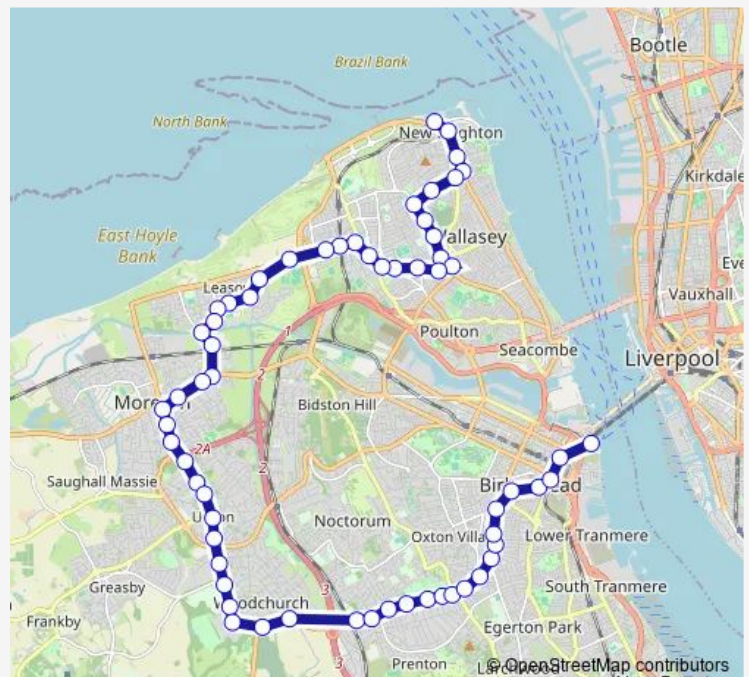

### Route schedule

Morrisons — Woodside Interchange

Monday 06:13-18:03

Tuesday 06:13-18:03

Wednesday 06:13-18:03

Thursday 06:13-18:03

Friday 06:13-18:03

Saturday 06:13-17:43

### Route info

Direction: Morrisons

Stops: 62

Trip Duration: 1 hour 12 min

414 — Woodside Interchange - Kings Parade

Kingham Close

Hudson Road

Twickenham Drive

Hose Side Road

Clwyd Street

Rake Lane

Stanford Avenue

Rowson Street

Cressingham Road

Kings Parade

414 Bus time schedules and route maps are available in an offline PDF at [busmaps.com](https://busmaps.com). Use the [busmaps.com](https://busmaps.com) website to see live bus times, train schedule or subway schedule, and step-by-step directions for all public transit in Wallasey