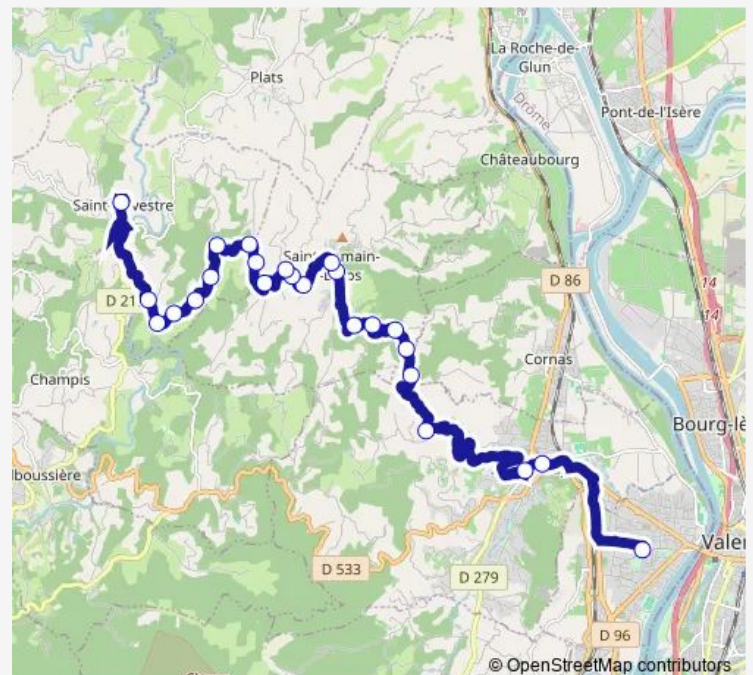

### Route schedule

College DE Gaulle — ST Sylvestre Village

Monday 16:35

Tuesday 16:35

Wednesday 12:10

Thursday 16:35

Friday 16:35

Saturday —

### Route info

Direction: College DE Gaulle

Stops: 24

Trip Duration: 0 hour 37 min

414 — Ligne 410

LA Croix

Cros

ST Sylvestre Village