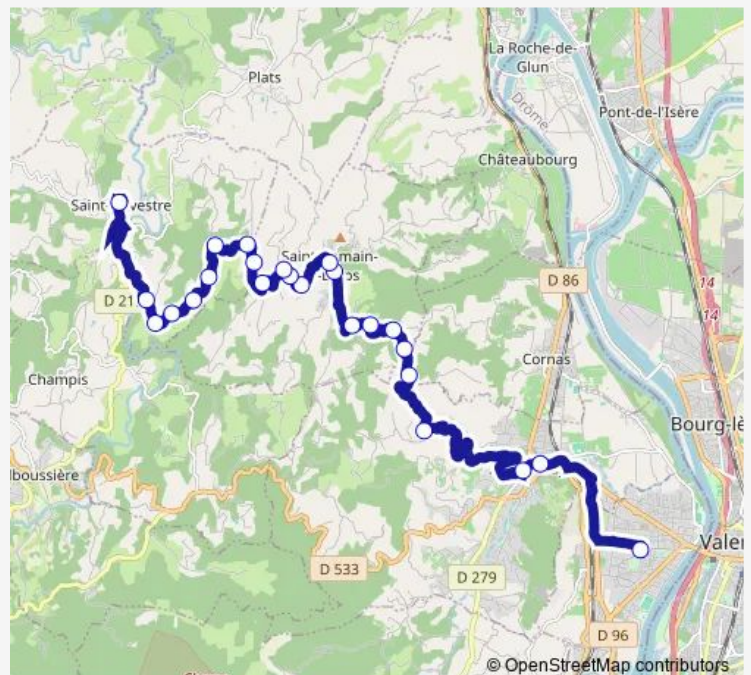

Crussol

Pont Perrier

Poney D'Eole

LE Peyni

Sausset

Croisement LES Plaines

LA Chavas

ST Romain DE Lerps Sortie Village

Taulhiac

Barratier

LE Batiment

Route schedule

College DE Gaulle — ST Sylvestre Village

Monday 16:35

Tuesday 16:35

Wednesday 12:10

Thursday 16:35

Friday 16:35

Saturday —

Sunday —

Route info

Direction: College DE Gaulle

Stops: 24

Trip Duration: 0 hour 37 min

414 — Ligne 410

LA Croix

Cros

ST Sylvestre Village

414 Bus time schedules and route maps are available in an offline PDF at busmaps.com. Use the busmaps.com website to see live bus times, train schedule or subway schedule, and step-by-step directions for all public transit in Valence