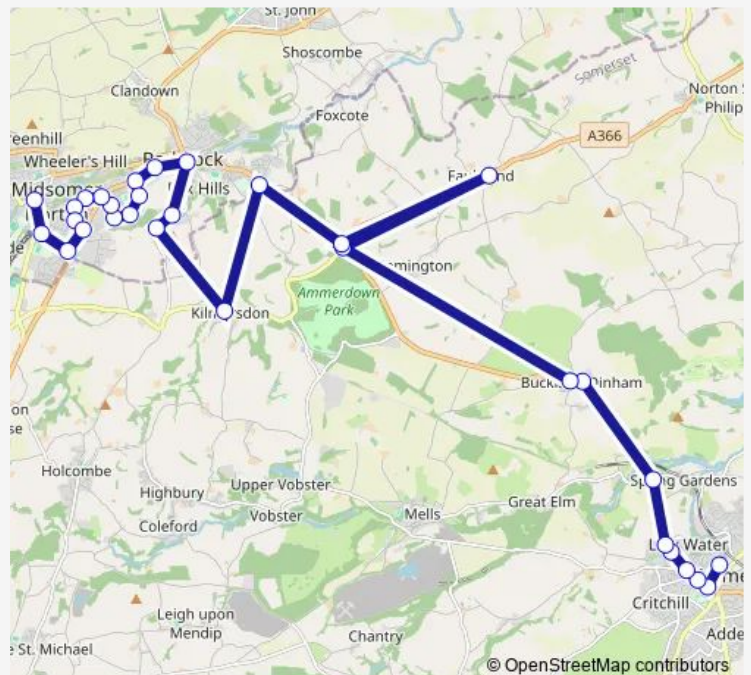

### Direction

The Hollies — Frome College

29 stops

[Open route schedule](#)

- The Hollies
- Norton Hill School
- Charlton Park
- Westfield School
- Westfield Chapel
- Maple Drive
- Bath College
- Victoria Hall
- Grove Wood Road
- Village Hall
- The Jolliffe Arms
- Writhlington School
- Hayloft
- The Crossroads
- The Village Green
- The Crossroads
- The Bell Inn
- The Bus Shelter
- Coalash Lane
- Vallis Road
- Robins Lane

### Route schedule

The Hollies — Frome College

Monday	07:20-15:10
Tuesday	07:20-15:10
Wednesday	07:20-15:10
Thursday	07:20-15:10
Friday	07:20-15:10
Saturday	—
Sunday	—

### Route info

Direction: The Hollies

Stops: 29

Trip Duration: 0 hour 51 min

414 — Frome - Westfield - Midsomer Norton

Broadway

Weymouth Road

Memorial Theatre Complex

## Route info

Direction: The Hollies

Stops: 30

Trip Duration: 0 hour 50 min

Robins Lane

Broadway

Weymouth Road

Memorial Theatre Complex