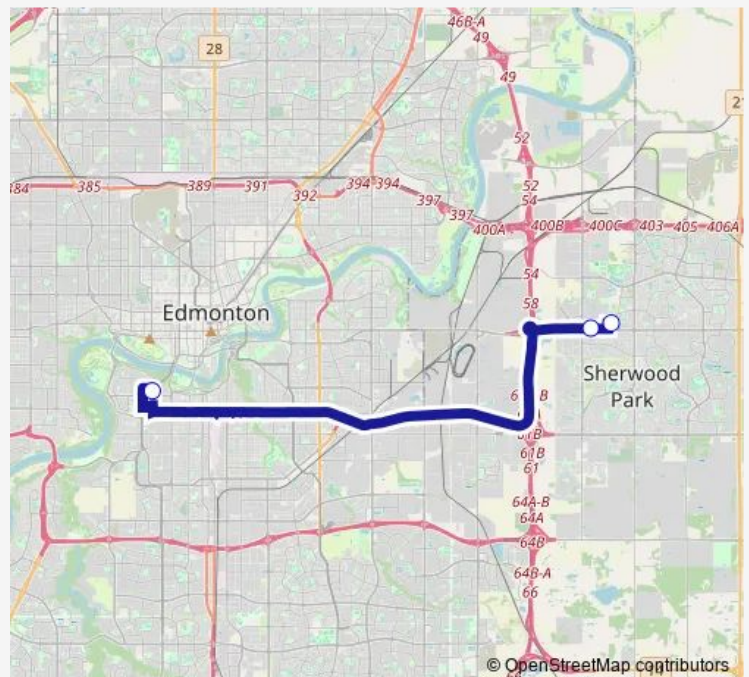

### Direction

Bethel Transit Terminal — University Transit Centre Bay C

3 stops

[Open route schedule](#)

Bethel Transit Terminal

Baseline Rd & Broadview Dr

University Transit Centre Bay C

### Route schedule

Bethel Transit Terminal — University Transit Centre Bay C

Monday 06:15-21:15

Tuesday 06:15-21:15

Wednesday 06:15-21:15

Thursday 06:15-21:15

Friday 06:15-21:15

Saturday —

### Route info

Direction: Bethel Transit Terminal

Stops: 3

Trip Duration: 0 hour 35 min

414 — Bethel - University of Alberta

**Direction**

University Transit Centre Bay C — Bethel Transit Terminal

3 stops

[Open route schedule](#)

University Transit Centre Bay C

Baseline Rd &amp; Broadmoor Blvd

Bethel Transit Terminal