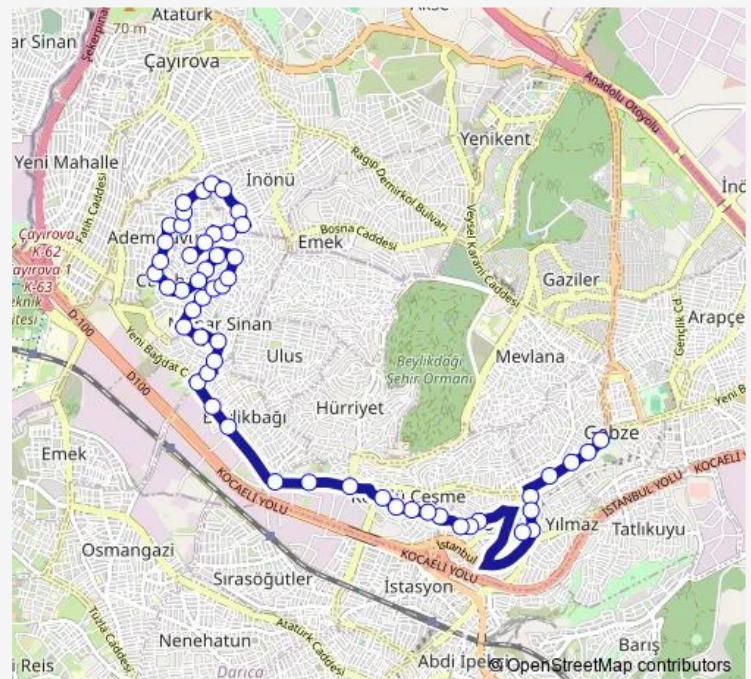

Thursday 07:30-21:45

Friday 07:30-21:45

Saturday 07:30-21:45

Sunday 07:30-21:45

Route info

Direction: Beylikbağı Otobüsleri

Stops: 54

Trip Duration: 0 hour 26 min

414 — Mimar Sinan - Gebze

BusMaps

Sakarya Caddesi

Beylikbaşı Parki 1

Gebze Piri Reis Caddesi 1

Dostluk Parki

Mimar Sinan Merkez Cami 1

6. Sokak