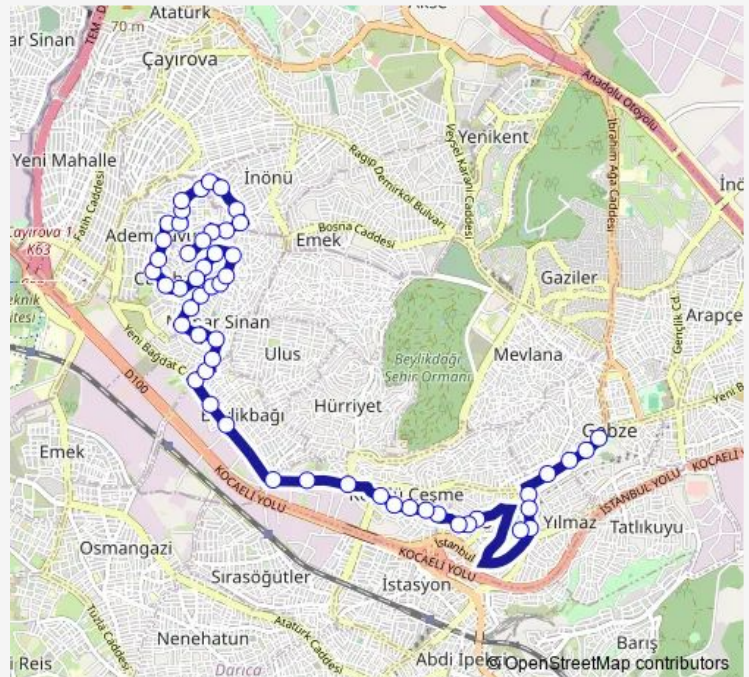

Saturday 07:30-21:45

Sunday 07:30-21:45

Route info

Direction: Beylikbağı Otobüsleri

Stops: 54

Trip Duration: 0 hour 26 min

414 — Mimar Sinan - Gebze

BusMaps