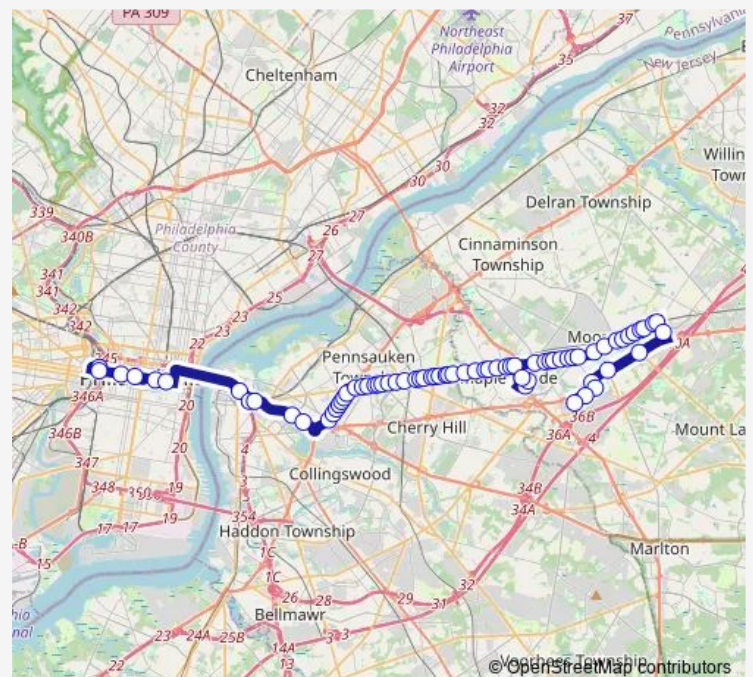

MARKET ST 125'W OF 10TH ST

MARKET ST AT 7TH ST

Bridge Plaza

Federal ST AT S 10th St

Federal ST 40'W OF Cooper St

Admiral Wilson Blvd AT Baird Blvd. Overpass

US-30 270' W of Rosemont Ave.

US-130 at Marlton Pike

US-130 at Garden Ave

US-130 at Drexel Ave

US-130 at Frosthoffer Ave

US-130 at Garfield Ave

US-130 AT Terrace Ave

US-130 at Myrtle Ave

Maple AVE AT Poplar Ave

W Maple AVE AT Linden Ave

Saturday —

Sunday —

Route info

Direction: JFK BLVD AT 30TH ST

Stops: 72

Trip Duration: 1 hour 20 min

W Maple AVE AT Morris St

W Maple AVE 365' W OF Chapel Ave

W Maple AVE AT Chapel Ave

E Maple AVE AT Centre ST. S

E Maple AVE AT Prospect St

Maple AVE AT Church Road

Maple AVE AT Cooper Ave

Maple AVE AT Burling Ave

MAPLE AVE 160'W OF UNION AVE

Maple AVE AT Manor Avenue