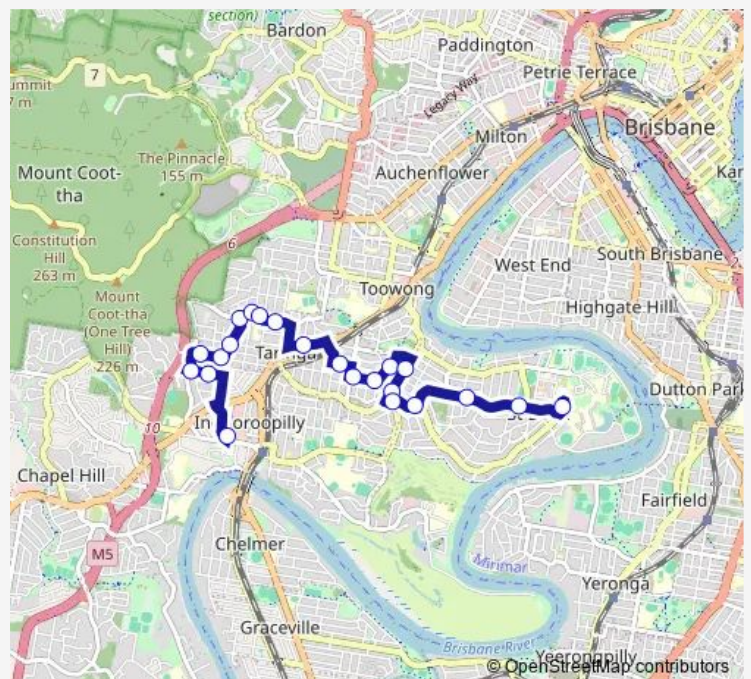

Thursday 07:20-17:30

Friday 07:20-17:30

Saturday —

Sunday —

Route info

Direction: Indooroopilly Shopping Centre station, stop B

Stops: 22

Trip Duration: 0 hour 23 min

414 — Indooroopilly - University of Qld via Taringa

Direction

Oxford Tce near Lucinda St, stop 16/22 — University of Queensland

11 stops

[Open route schedule](#)

Oxford Tce near Lucinda St, stop 16/22

Westerham St at Sundridge Street, stop 23

Wednesday 07:30-09:35

Thursday 07:30-09:35

Friday 07:30-09:35

Saturday —

Sunday —

Route info

Direction: Oxford Tce near Lucinda St, stop 16/22

Stops: 11

Direction: UQ Chancellor's Place, zone C

Stops: 26

Trip Duration: 0 hour 27 min

Disraeli St near Stanley St, stop 27

Indooroopilly interchange

414 Bus time schedules and route maps are available in an offline PDF at busmaps.com. Use the busmaps.com website to see live bus times, train schedule or subway schedule, and step-by-step directions for all public transit in Brisbane