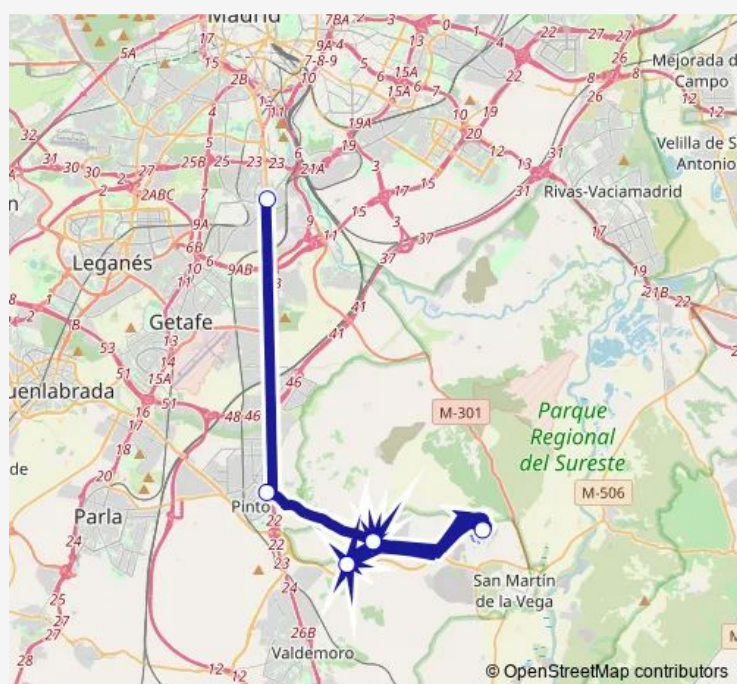

Wednesday —

Thursday —

Friday —

Saturday 05:15-15:30

Sunday 05:15-15:30

Route info

Direction: AV.ANDALUCÍA-VILLAVERDE BAJO CRUCE

Stops: 5

Trip Duration: 0 hour 40 min

Direction

Centro Penitenciario Madrid Iii — AV.AN-DALUCÍA-VILLAVERDE BAJO CRUCE

4 stops

[Open route schedule](#)

Centro Penitenciario Madrid Iii

Ctra.M841-Pol.Ind.Aimayr

PINTO-GUARDIA CIVIL

AV.ANDALUCÍA-VILLAVERDE BAJO CRUCE

Route schedule

Centro Penitenciario Madrid Iii — AV.AN-DALUCÍA-VILLAVERDE BAJO CRUCE

Monday	—
Tuesday	—
Wednesday	—
Thursday	—
Friday	—
Saturday	06:00-14:45
Sunday	06:00-14:45

Route info

Direction: Centro Penitenciario Madrid Iii

Stops: 4

Trip Duration: 0 hour 30 min

414 Bus time schedules and route maps are available in an offline PDF at busmaps.com. Use the busmaps.com website to see live bus times, train schedule or subway schedule, and step-by-step directions for all public transit in Pinto