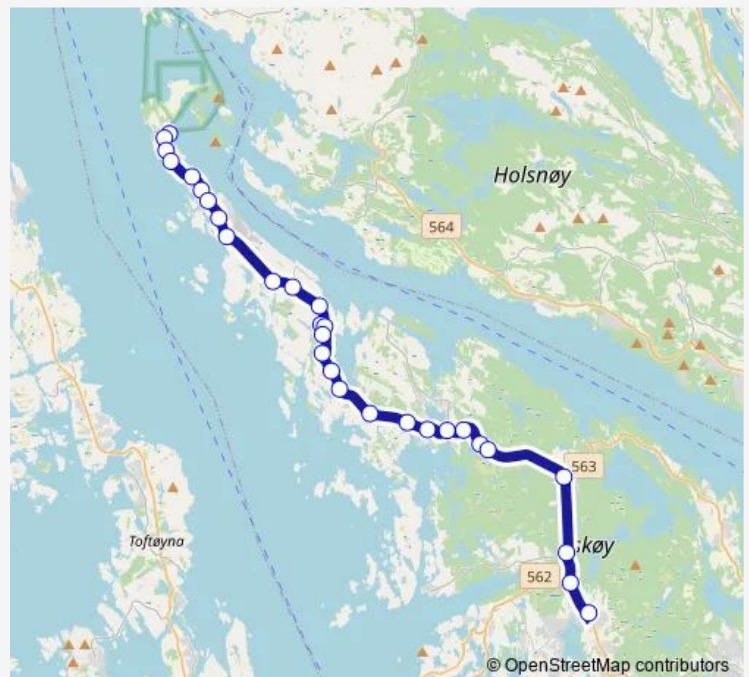

Local Bus Service 414 Herdla - Ravnanger terminal

[Go to website](#)

Direction

undefined — undefined

0 stops

[Open route schedule](#)

Route schedule

undefined — undefined

Monday 12:50-14:10

Tuesday 12:50-14:10

Wednesday 12:50-15:10

Thursday 12:50-14:10

Friday 12:50-14:10

Saturday —

Sunday —

Route info

Direction:

Stops: 0

Trip Duration: — min

■ 414 — Herdla - Ravnanger terminal