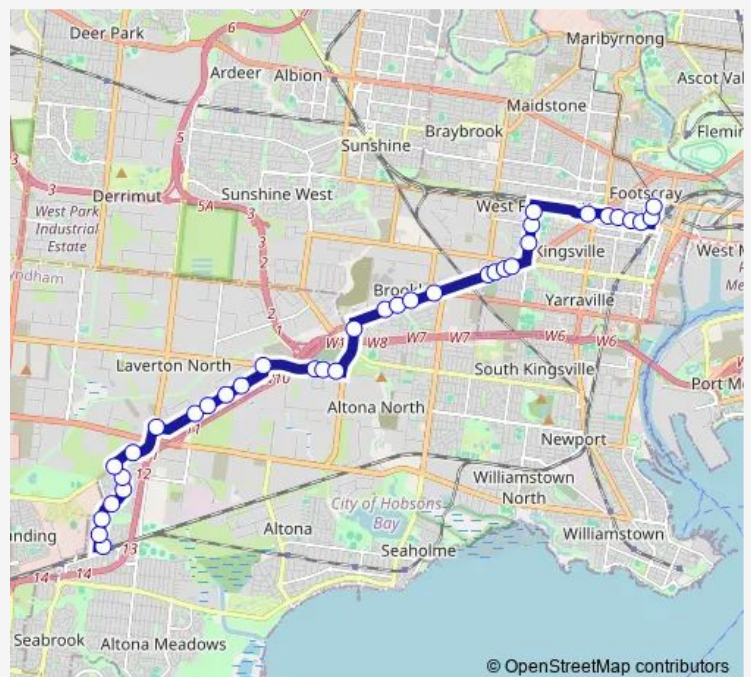

Bus 414 Laverton Station - Footscray

[Go to website](#)

Direction

Nicholson St/Paisley St (Footscray) — Laverton Station/Maher Rd (Laverton)

41 stops

[Open route schedule](#)

- Nicholson St/Paisley St (Footscray)
- Footscray Bus Depot/45 Buckley St (Seddon)
- Bilston St/Buckley St (Footscray)
- Middle Footscray Station/Buckley St (Footscray)
- John St/Buckley St (Footscray)
- West Footscray Station/Sunshine Rd (West Footscray)
- Stradbroke St/Sunshine Rd (West Footscray)
- Currajong St/Sunshine Rd (West Footscray)
- Sunshine Rd/Roberts St (West Footscray)
- Indwe St/Roberts St (West Footscray)
- Hansen Reserve/Roberts St (West Footscray)
- Ormond Rd/Roberts St (West Footscray)
- Somerville Rd/Geelong Rd (Yarraville)
- Stooke St/Geelong Rd (Brooklyn)
- Richards St/Geelong Rd (Brooklyn)
- Cemetery Rd/Geelong Rd (Brooklyn)
- Francis St/Geelong Rd (Brooklyn)
- 567 Geelong Rd (Brooklyn)
- 593 Geelong Rd (Brooklyn)
- Lilac Ave/Geelong Rd (Brooklyn)
- Cypress Ave/Geelong Rd (Brooklyn)

Route schedule

Nicholson St/Paisley St (Footscray) — Laverton Station/Maher Rd (Laverton)

Monday	06:47-19:35
Tuesday	06:47-19:35
Wednesday	06:47-19:35
Thursday	06:47-19:35
Friday	06:47-19:35
Saturday	07:57-17:17
Sunday	07:57-17:17

Route info

Direction: Nicholson St/Paisley St (Footscray)

Stops: 41

Trip Duration: 0 hour 35 min

414 — Laverton Station - Footscray

Conifer Ave/Geelong Rd (Brooklyn)

Old Geelong Rd/Geelong Rd (Brooklyn)

Clelland Rd/Grieve Pde (Altona North)

Friday 06:09-20:29

Saturday 07:12-16:32

Sunday 07:12-16:32

Route info

Direction: Laverton Station/Maher Rd (Laverton)

Stops: 36

Trip Duration: 0 hour 37 min

Whitely Pde/Geelong Rd (West Footscray)