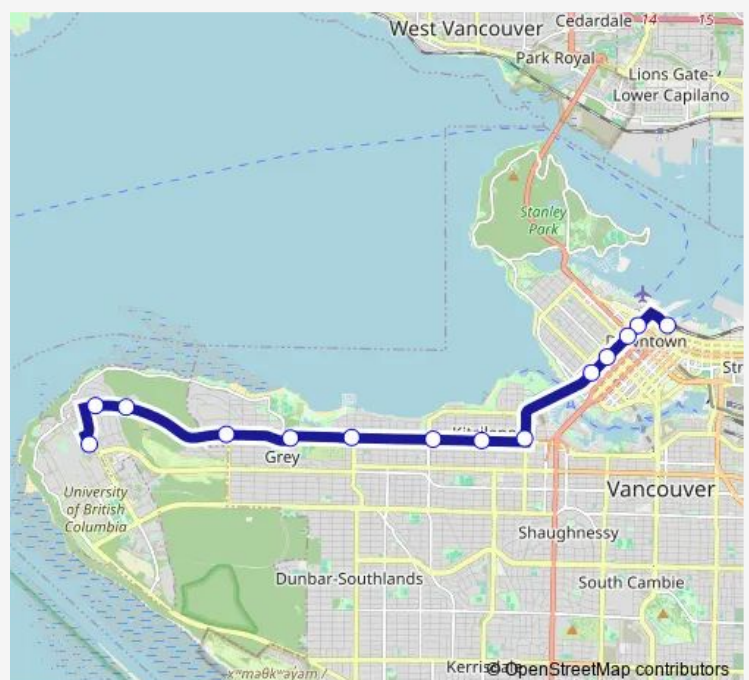

UBC Exchange @ Bay 3 — Northbound Seymour St @ W Hastings St

Monday 06:57-19:07

Tuesday 06:57-19:07

Wednesday 06:57-19:07

Thursday 06:57-19:07

Friday 06:57-19:07

Saturday —

Sunday —

Route info

Direction: UBC Exchange @ Bay 3

Stops: 15

Trip Duration: 0 hour 33 min

044 — UBC/Downtown

Direction

Eastbound Marine Dr @ 25 St — UBC Exchange @ Unloading Only

29 stops

[Open route schedule](#)

Eastbound Marine Dr @ 25 St

Eastbound Marine Dr @ 24 St

Eastbound Marine Dr @ 23 St

Eastbound Marine Dr @ 22 St

Eastbound Marine Dr @ 21 St

Eastbound Marine Dr @ 20 St

Eastbound Marine Dr @ 19 St

Friday 06:55-08:55

Saturday —

Sunday —

Route info

Direction: Eastbound Marine Dr @ 25 St

Stops: 29

Trip Duration: 0 hour 56 min

Westbound W 4th Ave @ NW Marine Dr