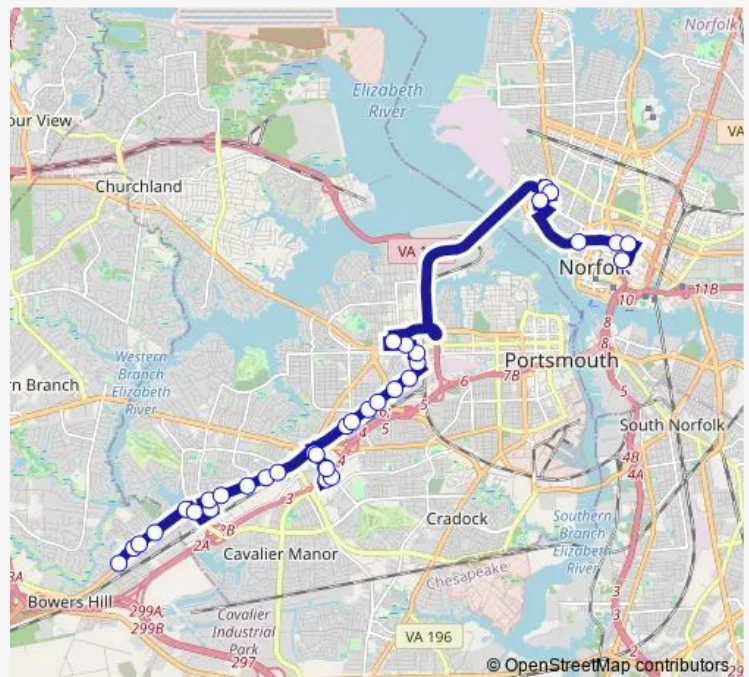

Turnpike & Utah

Turnpike & Rodman

Turnpike & Commonwealth

Route schedule

Airline & Quailshire — Dntc

Monday 04:50-20:50

Tuesday 04:50-20:50

Wednesday 04:50-20:50

Thursday 04:50-20:50

Friday 04:50-20:50

Saturday 05:50-20:50

Sunday 05:50-20:50

Route info

Direction: Airline & Quailshire

Stops: 35

Trip Duration: 0 hour 54 min

Redgate & Colley

Colley & Raleigh

Olney & Norfolk General

Brambleton & Yarmouth

Brambleton & Saint Pauls

Brambleton & Lincoln

Dntc

Direction

Dntc — Airline & Quailshire

33 stops

[Open route schedule](#)

Dntc

Brambleton & Yarmouth

Olney & Norfolk General

Colley & Raleigh

Redgate & Childrens Way