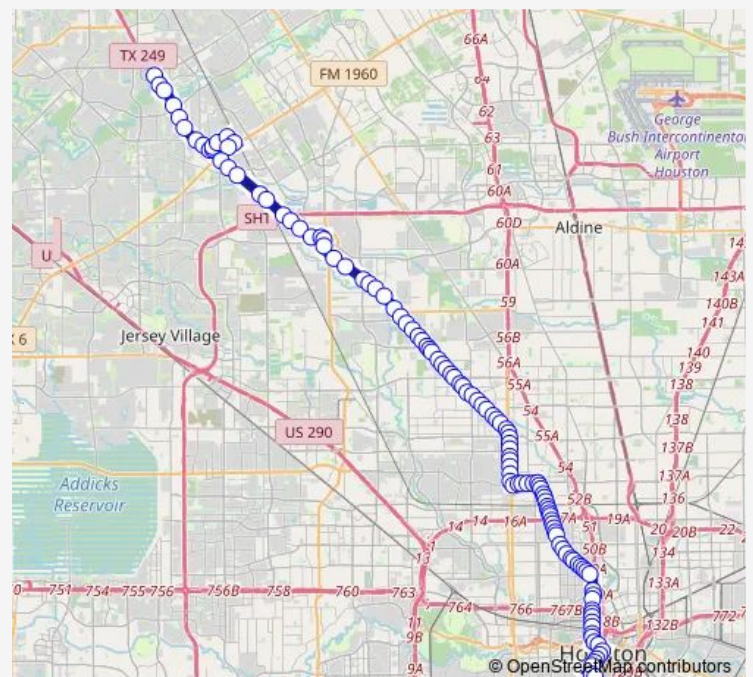

Capitol St @ Bagby St

Memorial Dr @ Houston Ave

Houston Ave @ Lubbock St

Houston Ave @ Washington Ave

Houston Ave @ Dart St

Houston Ave @ Bingham St

Houston Ave @ Crockett St

Houston Ave @ Spring

Houston Ave @ Alamo St

Houston Ave @ Wrightwood

Houston Ave @ Parkview

Route schedule

St Joseph Pkwy @ San Jacinto St — LSC University Park 2

Monday 04:30-23:30

Tuesday 04:30-23:30

Wednesday 04:30-23:30

Thursday 04:30-23:30

Friday 04:30-23:30

Saturday 05:17-23:46

Sunday 05:17-23:46

Route info

Direction: St Joseph Pkwy @ San Jacinto St

Stops: 118

Trip Duration: 1 hour 34 min

N Main St @ Airline Dr

N Main St @ Harris Ct

N Main St @ Norhill St

N Main St @ Kern St

N Main St @ Nadine St

N Main St @ E 24th St

N Main St @ Aurora St

N Main St @ E 27th St