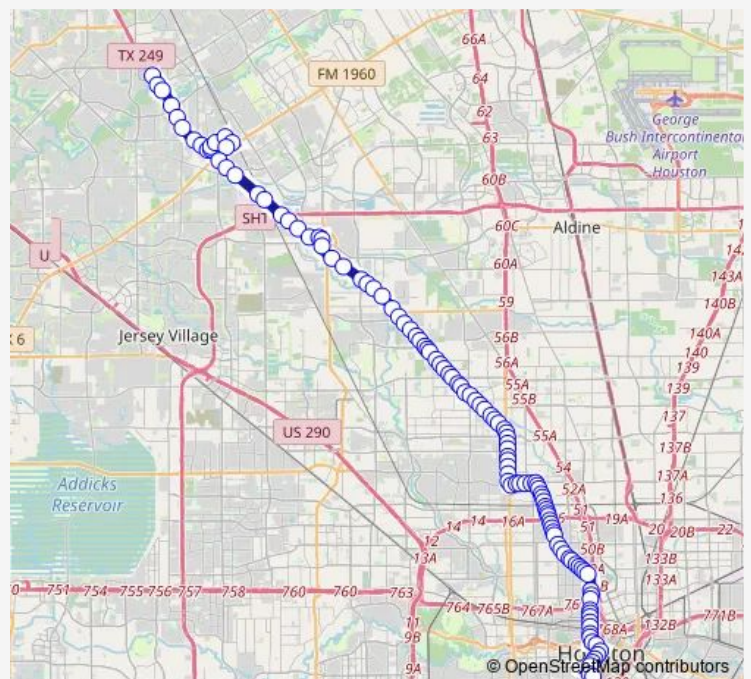

Houston Ave @ Alamo St

Houston Ave @ Wrightwood

Houston Ave @ Parkview

Route schedule

St Joseph Pkwy @ San Jacinto St — LSC University Park 2

Monday 04:30-23:30

Tuesday 04:30-23:30

Wednesday 04:30-23:30

Thursday 04:30-23:30

Friday 04:30-23:30

Saturday 05:17-23:46

Sunday 05:17-23:46

Route info

Direction: St Joseph Pkwy @ San Jacinto St

Stops: 118

Trip Duration: 1 hour 38 min

N Main St @ Airline Dr

N Main St @ Harris Ct

N Main St @ Norhill St

N Main St @ Kern St

N Main St @ Nadine St

N Main St @ E 24th St

N Main St @ Aurora St

N Main St @ E 27th St