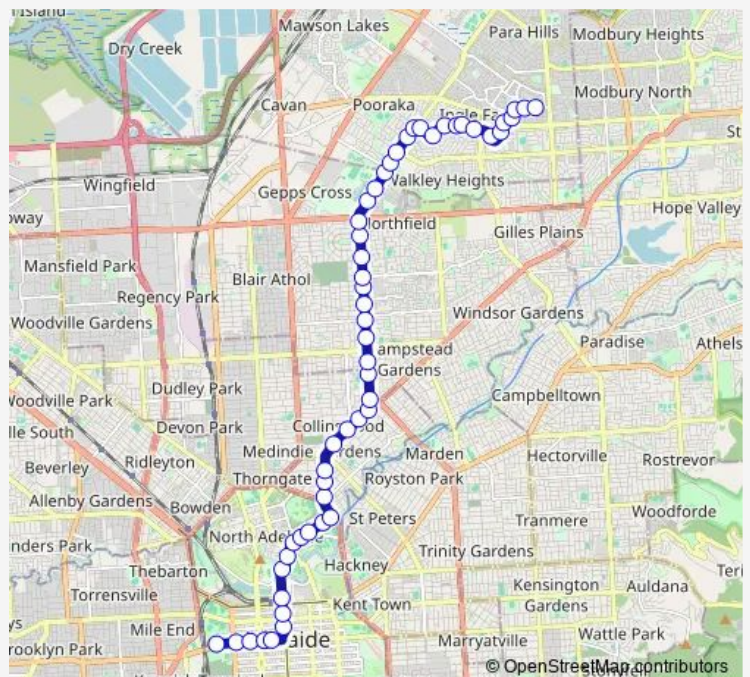

Stop 14 North East Rd - North West side

Route schedule

Stop A1 Sir Donald Bradman Dr - North side — Stop 47 Baldock Rd - North side

Monday —

Tuesday —

Wednesday —

Thursday —

Friday —

Saturday 18:11-22:11

Sunday 18:11-22:11

Route info

Direction: Stop A1 Sir Donald Bradman Dr - North side

Stops: 53

Trip Duration: 0 hour 42 min

203B — City to Ingle Farm

Stop 15 North East Rd - North West side

Stop 16 Hampstead Rd - West side

Stop 17 Hampstead Rd - West side

Stop 18 Hampstead Rd - West side

Stop 21 Hampstead Rd - West side

Stop 22 Hampstead Rd - West side

Stop 23 Hampstead Rd - West side

Stop 24 Hampstead Rd - West side

Stop 25 Hampstead Rd - West side

Stop 26 Hampstead Rd - West side

Stop 28 Hampstead Rd - West side

Stop 29 Hampstead Rd - West side

Stop 30 Briens Rd - West side

Stop 31 Briens Rd - West side

Stop 32 Briens Rd - West side