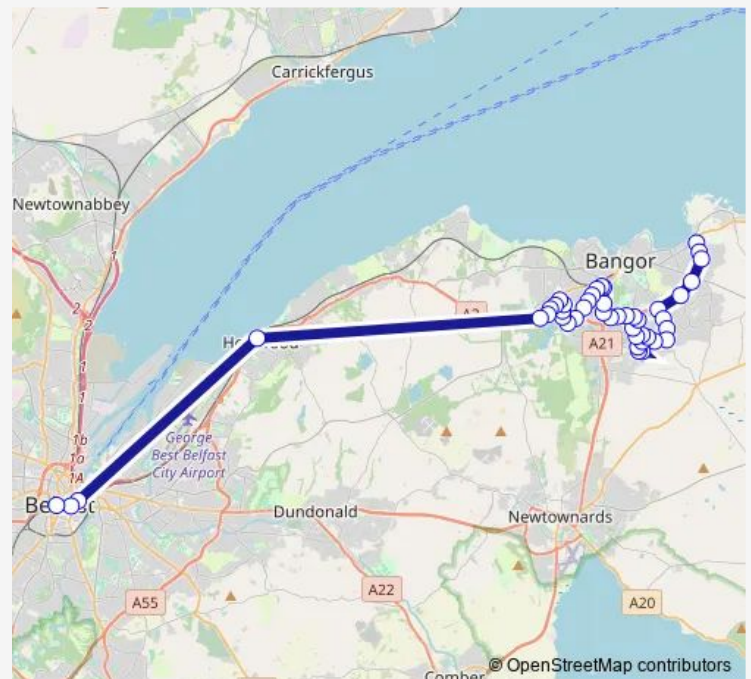

Dixon Road

Fernmore

Robinson Road/Ring Road

Gransha Roundabout

Cranley

Bexley Road

The Poplars

Willowbrook Park

Ballyree Drive

Ballyminetragh Gardens

Ballyvester Grove

Route schedule

Groomspport Road Roundabout — Donegall Square West

Monday 07:25

Tuesday 07:25

Wednesday 07:25

Thursday 07:25

Friday 07:25

Saturday —

Sunday —

Route info

Direction: Groomspport Road Roundabout

Stops: 48

Trip Duration: 1 hour 15 min

203b — Bangor - Belfast

Bloomfield Road South

8-16 Skipperstone Avenue

Lisnabreen Crescent

Whitehill Drive

Skipperstone Road

Morston Park

Cemetery