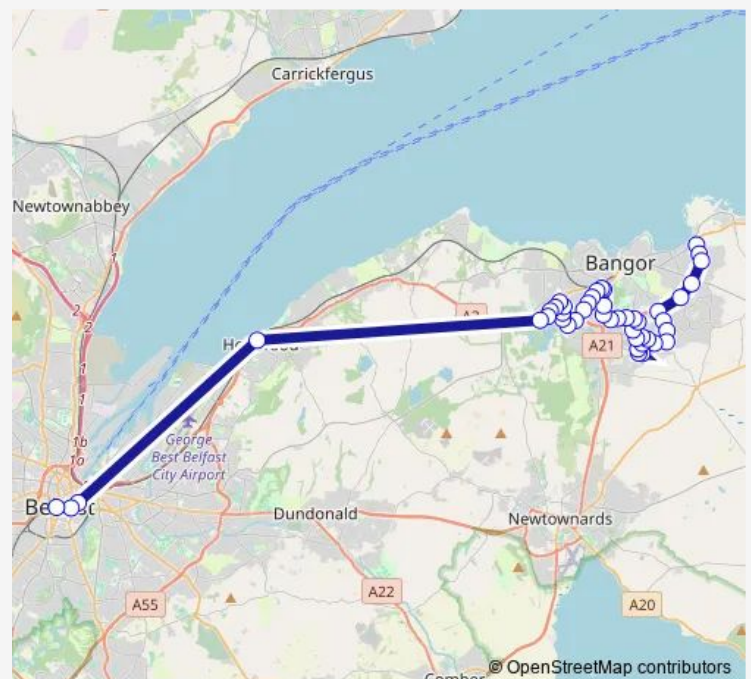

### Direction

Groomsport Road Roundabout — Donegall Square West

48 stops

[Open route schedule](#)

Groomsport Road Roundabout

Bayview

Dixon Road

Fernmore

### Route schedule

Groomsport Road Roundabout — Donegall Square West

Monday 07:25

Tuesday 07:25

Wednesday 07:25

Thursday 07:25

Friday 07:25

Saturday —

### Route info

Direction: Groomsport Road Roundabout

Stops: 48

Trip Duration: 1 hour 15 min

203b — Bangor - Belfast

Bloomfield Road South

8-16 Skipperstone Avenue

Lisnabreen Crescent