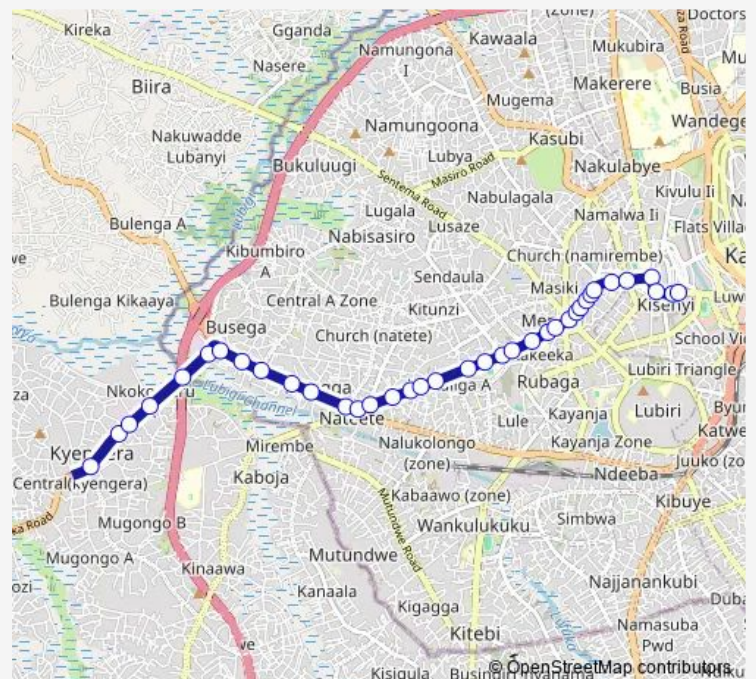

Free Zone Bar

Mbubi

Lubiri Secondary School

Route schedule

Kyengera Taxi Park — Horizon Bus Terminal

Monday 06:30-19:00

Tuesday 06:30-19:00

Wednesday 06:30-19:00

Thursday 06:30-19:00

Friday 06:30-19:00

Saturday 06:30-19:00

Sunday 06:30-19:00

Route info

Direction: Kyengera Taxi Park

Stops: 37

Trip Duration: 1 hour 23 min

■ IC068 — Kyengera-New Taxi Park

Backpackers Hostel

Lyna Daycare And Nursery School

Kobil Mengo

Shell Mengo

Mambo Bado

Mengo Hospital

Bulango Mengo