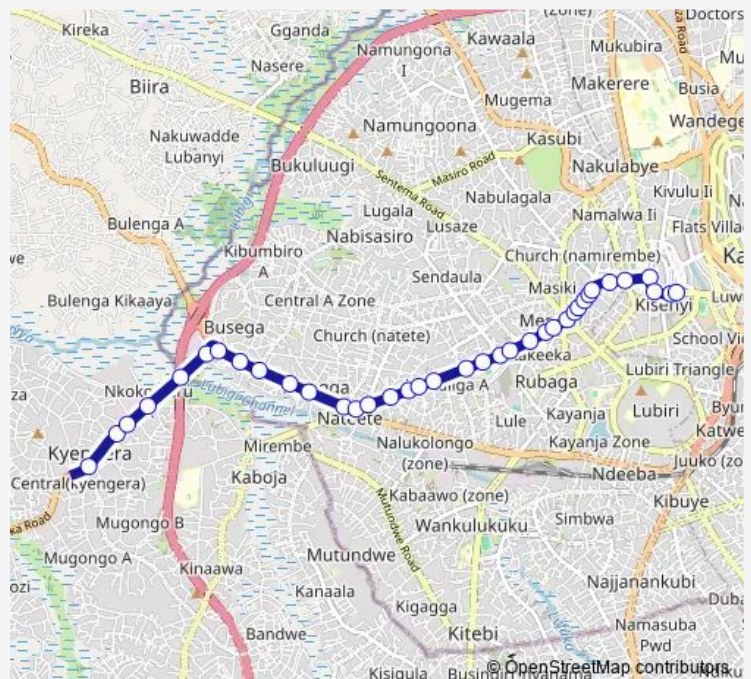

Free Zone Bar

Mbubi

Lubiri Secondary School

Route schedule

Kyengera Taxi Park — Horizon Bus Terminal

Monday 06:30-19:00

Tuesday 06:30-19:00

Wednesday 06:30-19:00

Thursday 06:30-19:00

Friday 06:30-19:00

Saturday 06:30-19:00

Sunday 06:30-19:00

Route info

Direction: Kyengera Taxi Park

Stops: 37

Trip Duration: 1 hour 17 min